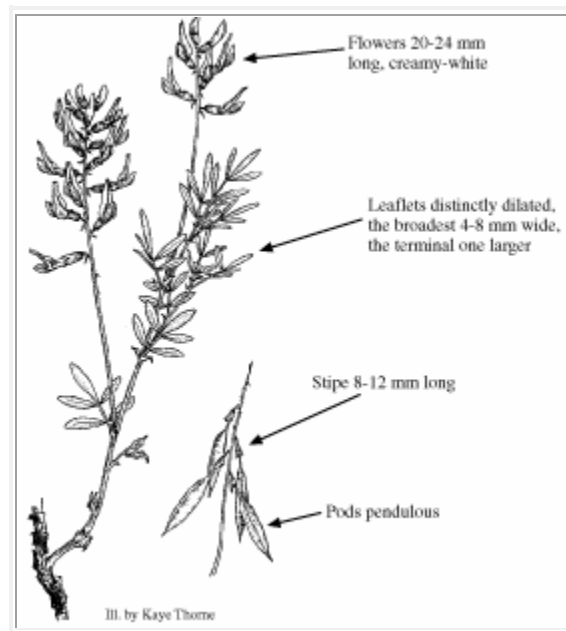

Astragalus lonchocarpus var. *hamiltonii*

HAMILTON MILKVETCH

Photo Copyright © 1999 by B. Jennings

Illustration Copyright © 1999

Fabaceae (Pea Family)

Synonym: *Astragalus hamiltonii* **Look Alikes:** *A. lonchocarpus* var. *lonchocarpus* does not have dilated leaflets.

Flowering/Fruiting Period: Flowers May-June.

Habitat: Gullied bluffs and ridges, in desert shrub and juniper communities, in soft sandy clay soil overlying sandstone or shale. Elev. 5240-5800 ft.

Photo Copyright © 1999 by B. Jennings