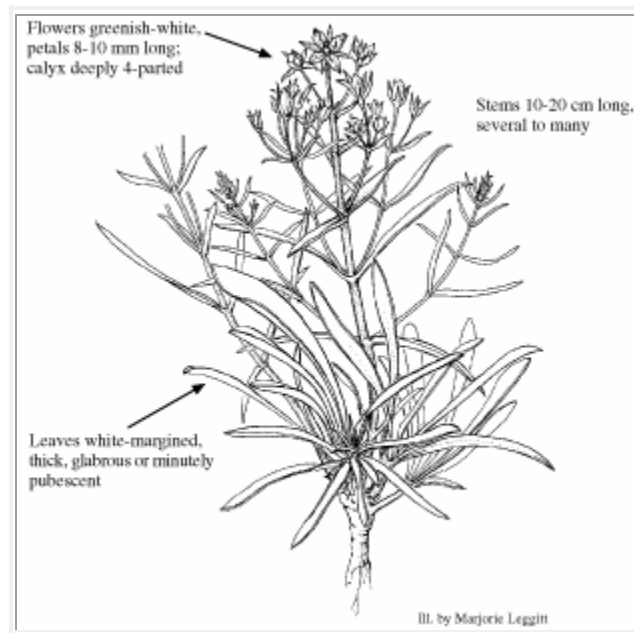

Photo Copyright © 1999 by J. Locklear

Illustration Copyright © 1999

Gentianaceae (Gentian Family)

Look Alikes: Quite distinctive and unlikely to be confused with other taxa.

Flowering/Fruiting Period: Flowering: June-July/July.

Habitat: Dry rocky outcrops and sparsely vegetated slopes; especially on Greenhorn limestone and Dakota sandstone; in open pinyon-juniper woodlands and grasslands.

Elev. 4000-5500 ft.

Photo Copyright © 1999 by R. Brune

Distribution: Endemic to SE Colorado (Baca, Bent, Las Animas and Prowers Cos.).

References: Colorado Native Plant Society 1989; Culver *et al.* 1996; Naumann 1991.