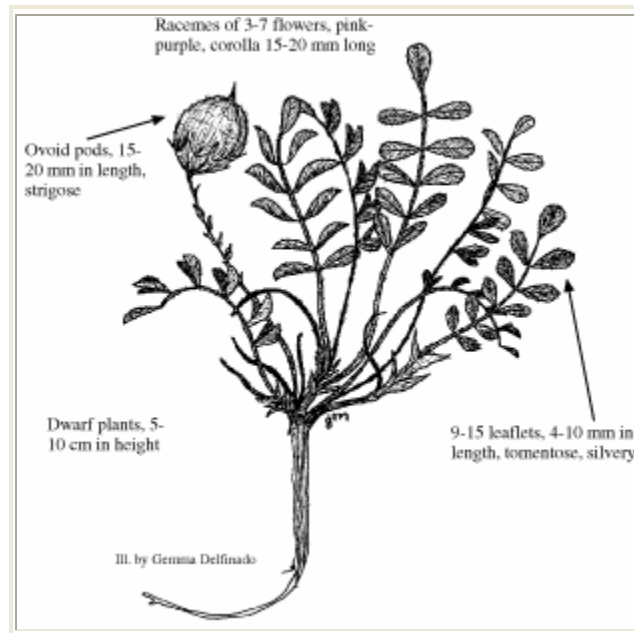

Astragalus anisus

GUNNISON MILKVETCH

Photo Copyright © 1999 by B. Johnston

Illustration Copyright © 1999

Fabaceae (Pea Family)

Look Alikes: *A. alpinus* has long pendant fruit. *A. aboriginum* is typically found

at higher elevations (7-10,000 ft), is generally taller (10-30 cm), has longer leaflets (8-20 mm) and smaller flowers (8-11 mm long).

Flowering/Fruiting Period: Flowers May-June.

Habitat: Dry gravelly flats and hillsides, in sandy clay soils overlying granitic bedrock, usually among or under low sagebrush. Elev. 7500- 8500 ft.

Photo Copyright © 1999 by B. Johnston

Distribution: Colorado endemic (Gunnison and Saguache Cos.). Type locality in Pueblo Co. is almost certainly incorrect.

References: Barneby 1964.