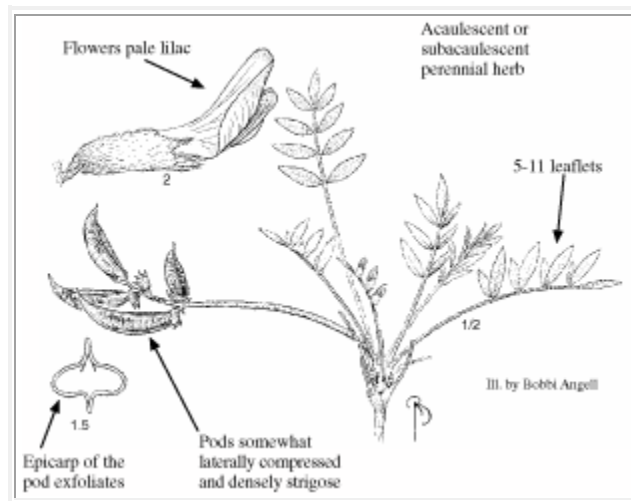

Photo Copyright © 1999 by B. Jennings

Illustration Copyright © 1999

Fabaceae (Pea Family)

Look Alikes: *A. musiniensis* has dorsiventrally compressed pods. *A. amphioxys* var. *vespertinus* has vivid pink flowers. *A. chamaeleuce* pods lack the prominent dorsal structure and elliptic cross section.

Flowering/Fruiting Period: Flowers late April-early June.

Habitat: Sandy, sometimes gypsiferous soils of valley benches and gullied foothills.
Elev. 4300-5600 ft.

Photo Copyright © 1999 by P. Lyon

Distribution: Utah and Colorado (Mesa Co.).