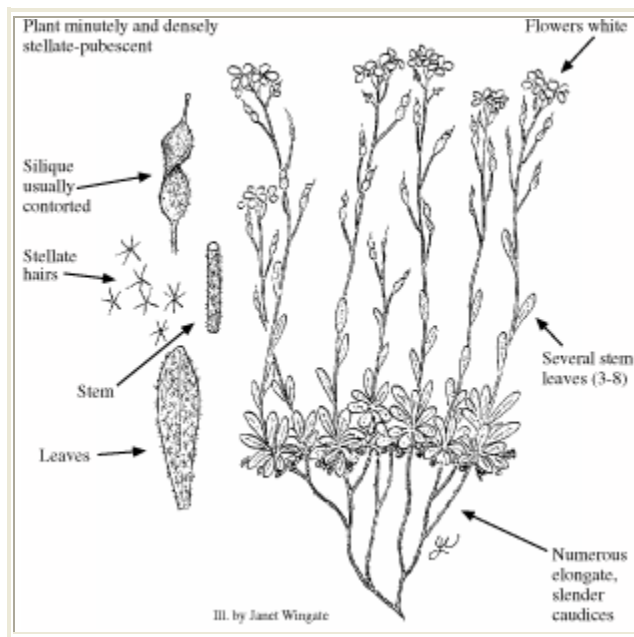

*Draba smithii*

SMITH WHITLOW-GRASS

---

\* Photo Copyright © 1999 by L. Yeatts

Illustration Copyright © 1999

**Brassicaceae (Mustard Family)**

---

**Look Alikes:** Distinguished from *D. cana* in being much more finely and densely stellate-pubescent; also, *D. cana* grows in open sites in dry tundra.

**Flowering/Fruiting Period:** June-July.

**Habitat:** Talus slopes, in crevices and between rocks in shaded

protected sites. Elev. 8000-11,000 ft.

Photo Copyright © 1999 by S. Spackman

**Distribution:** Endemic to Colorado (Custer, Las Animas, Mineral and Saguache Cos).