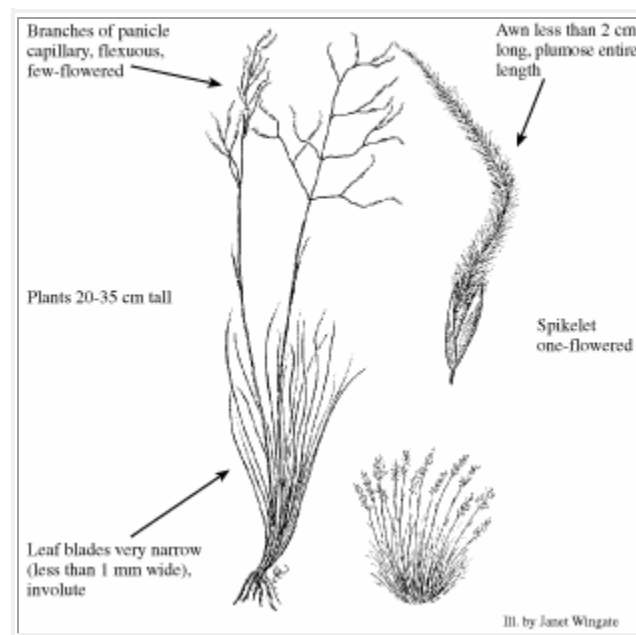

Ptilagrostis porteri

PORTER FEATHERGRASS

Photo Copyright © 1999 courtesy of the Colorado Natural Heritage Program

Illustration Copyright © 1999

Poaceae (Grass Family)

Synonym: *Ptilagrostis mongholica* ssp. *porteri*

Look Alikes: *Stipa* species that may occur in the same areas lack conspicuous feathery awns and do not grow in wetlands.

Flowering/Fruiting Period: Fruit maturing from mid-August-early September.

Habitat: Hummocks in fens and willow carrs. Elev. 9200-12,000 ft.

Photo Copyright © 1999 courtesy of the Colorado Natural Heritage Program

Distribution: Endemic to central Colorado (El Paso, Lake, Park and Summit Cos.).

References: Johnson and Hendzel 1981; O’Kane 1988.