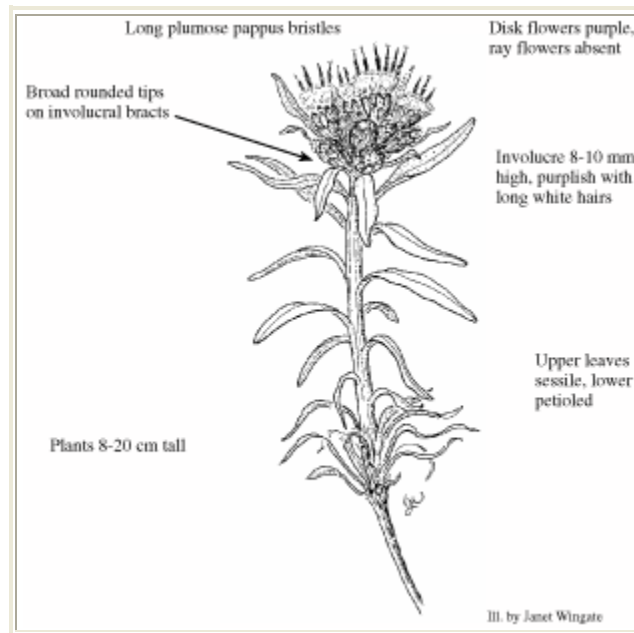

Saussurea weberi

WEBER SAUSSUREA

Photo Copyright © 1999 by B. Jennings

Illustration Copyright © 1999

Asteraceae (Sunflower Family)

Look Alikes: None, this species is the only member of this genus in Colorado.

Flowering/Fruiting Period: Flowers late July-August.

Habitat: Gravelly tundra or scree slopes; exposed sites with poorly developed soils derived from Leadville Limestone and Manitou Dolomite. Elev. 10,500-14,300 ft.