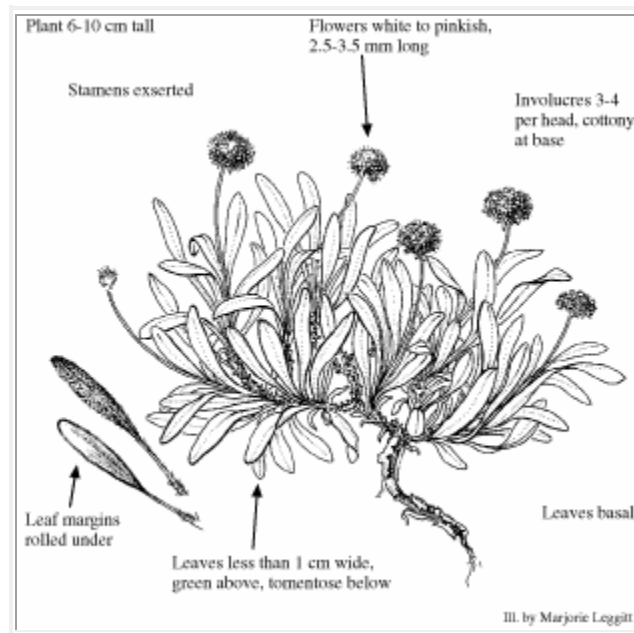

Photo Copyright © 1999 by B. Jennings

Illustration Copyright © 1999

Polygonaceae (Knotweed Family)

Look Alikes: Not likely to be confused with other species in same range and habitat.

Flowering/Fruiting Period: Flowers July-August.

Habitat: Gravelly or sandy soil, often subalpine and alpine slopes, some-times montane grasslands. Elev. 8500-12,500 ft.

Photo Copyright © 1999 by B. Jennings

Distribution: Endemic to Colorado (Gunnison, Park, Pitkin and Saguache Cos.).

References: Reveal 1969.