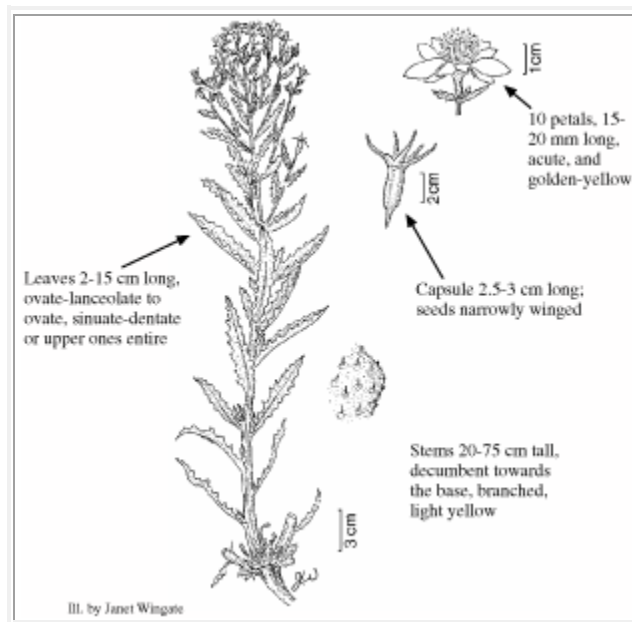

Photo Copyright © 1999 by S. Spackman

Illustration Copyright © 1999

Loasaceae (Loasa Family)

Synonym: *Mentzelia chrysantha*

Look Alikes: *N. nuda* has pale yellow flowers that bloom in June, and larger fruits.

Flowering/Fruiting Period: July-early September/late August-early September.
Flowers open in the evening.

Habitat: Barren slopes of limestone, shale, or clay. Elev. 5120-5700 ft.

Photo Copyright © 1999 by B. Jennings