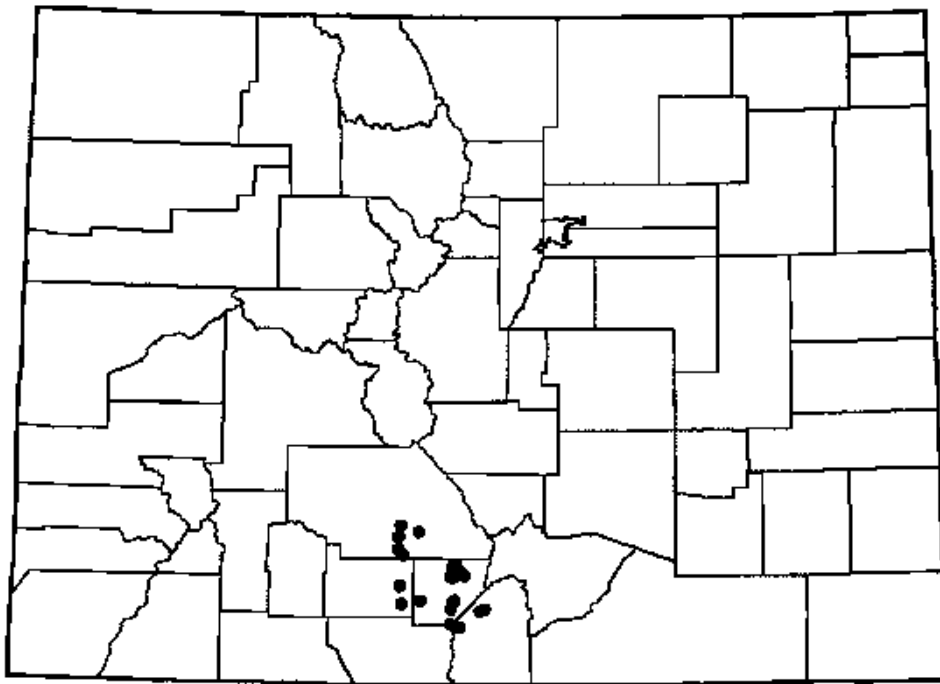

Cleome multicaulis

SLENDER SPIDERFLOWER

Photo Copyright © 1999 by S. O’Kane

Illustration Copyright © 1999

Capparaceae (Caper Family)

Look Alikes: *C. serrulata* is more robust, with wider leaflets (5-10 mm), larger flowers with stamens exceeding the petals, and larger fruit.

Flowering/Fruiting Period: June-August.

Habitat: Saline or alkaline soils; around ponds, meadows, or old lake beds. Often grows in bands just above rushes and extending into greasewood and saltgrass. Elev. 7500-8000 ft.

Photo Copyright © 1999 by S. Martin

Distribution: Mexico, Texas, Arizona, New Mexico, Wyoming and Colorado (Alamosa, Costilla, Rio Grande and Saguache Cos.).

 **References:** Fertig 1993; Graff 1992; Iltis 1958.