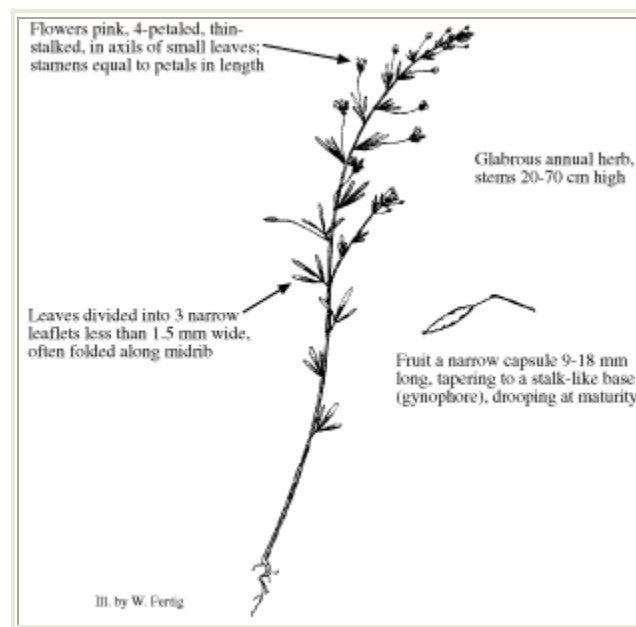

Cleome multicaulis

SLENDER SPIDERFLOWER

Photo Copyright © 1999 by S. O’Kane

Illustration Copyright © 1999

Capparaceae (Caper Family)

Look Alikes: *C. serrulata* is more robust, with wider leaflets (5-10 mm), larger flowers with stamens exceeding the petals, and larger fruit.

Flowering/Fruiting Period: June-August.

Habitat: Saline or alkaline soils; around ponds, meadows, or old lake beds. Often grows in bands just above rushes and extending into greasewood and saltgrass. Elev. 7500-8000 ft.

Photo Copyright © 1999 by S. Martin

Distribution: Mexico, Texas, Arizona, New Mexico, Wyoming and Colorado (Alamosa, Costilla, Rio Grande and Saguache Cos.).

 **References:** Fertig 1993; Graff 1992; Iltis 1958.