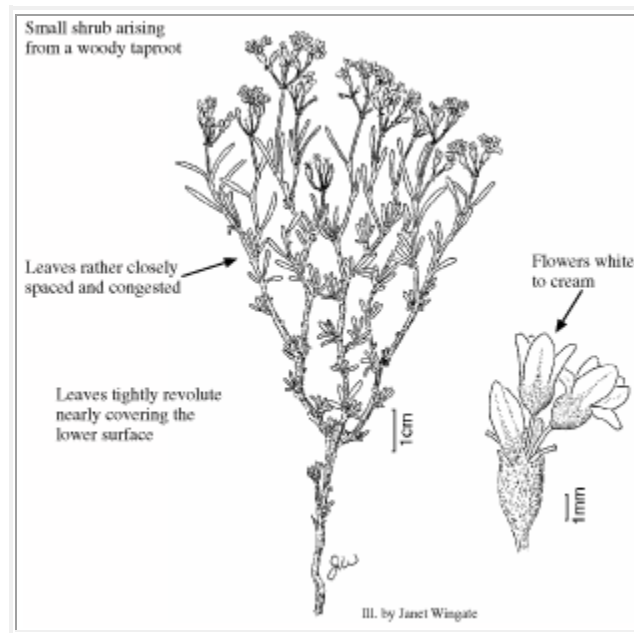

Photo Copyright © 1999 by B. Jennings

Illustration Copyright © 1999

Polygonaceae (Knotweed Family)

Look Alikes: *E. contortum* has yellow flowers and occurs further north (Mesa and Garfield Cos.). *E. clavellatum* is taller (1-2 dm), has larger involucres (4-4.5 mm long), and is only known from Montezuma Co.

Flowering/Fruiting Period: June-July/August.

Habitat: Mancos Shale badlands, in salt desert shrub community. Elev. 5200-6400 ft.

Photo Copyright © 1999 by B. Neely

Distribution: Endemic to western Colorado (Delta and Montrose Cos.).