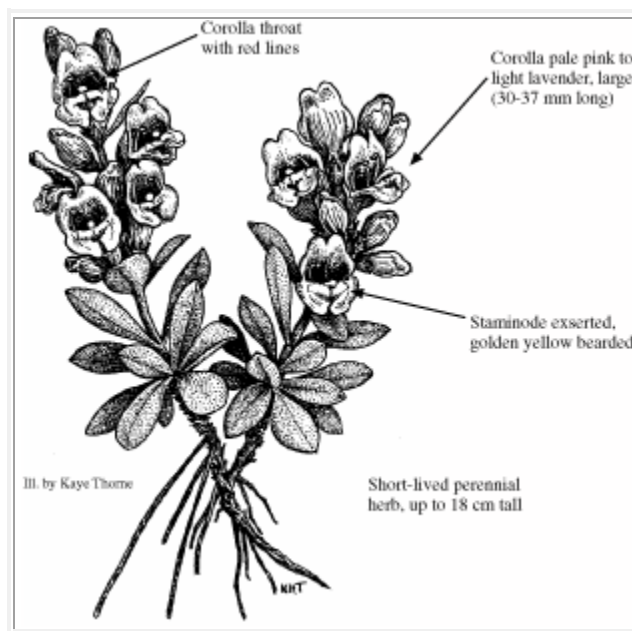

Photo Copyright © 1999 by B. Jennings

Illustration Copyright © 1999

**Scrophulariaceae (Figwort Family)**

**Look Alikes:** Distinct from other sympatric *Penstemon* species by the large, pinkish lavender corollas with dark violet lines in the throat, and exerted, golden

yellow bearded staminode.

**Flowering/Fruiting Period:** Flowers late May-early June.

**Habitat:** Talus slopes and knolls of Green River Formation shales in sparsely vegetated desert shrub and pinyon-juniper communities. Elev. 5800-6000 ft.