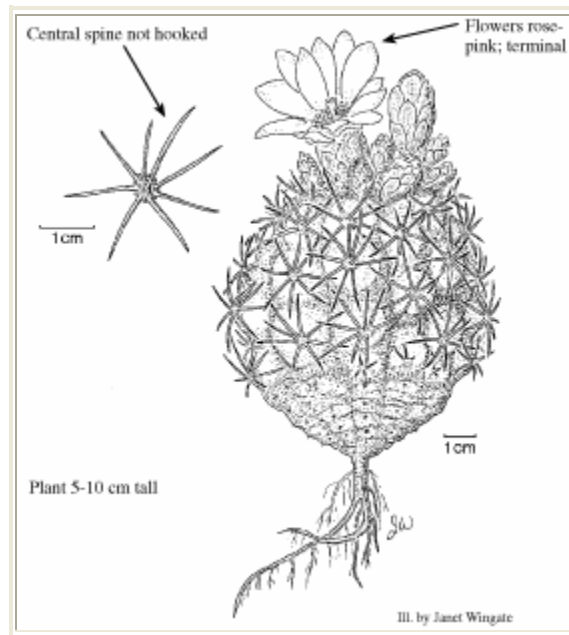

Sclerocactus glaucus

UINTA BASIN HOOKLESS CACTUS

Photo Copyright © 1999 courtesy of the Colorado Natural Heritage Program

Illustration Copyright © 1999

Cactaceae (Cactus Family)

Look Alikes: *S. parviflorus* has a hooked central spine and is larger than *S. glaucus*.

Flowering/Fruiting Period: Flowers April-May. Plants are usually only visible when flowering. After blooming, the cactus may shrink below the ground or become a dull grayish-green color.

Habitat: Rocky hills, mesa slopes, and alluvial benches; in desert shrub communities.
Elev. 4500-6000 ft.