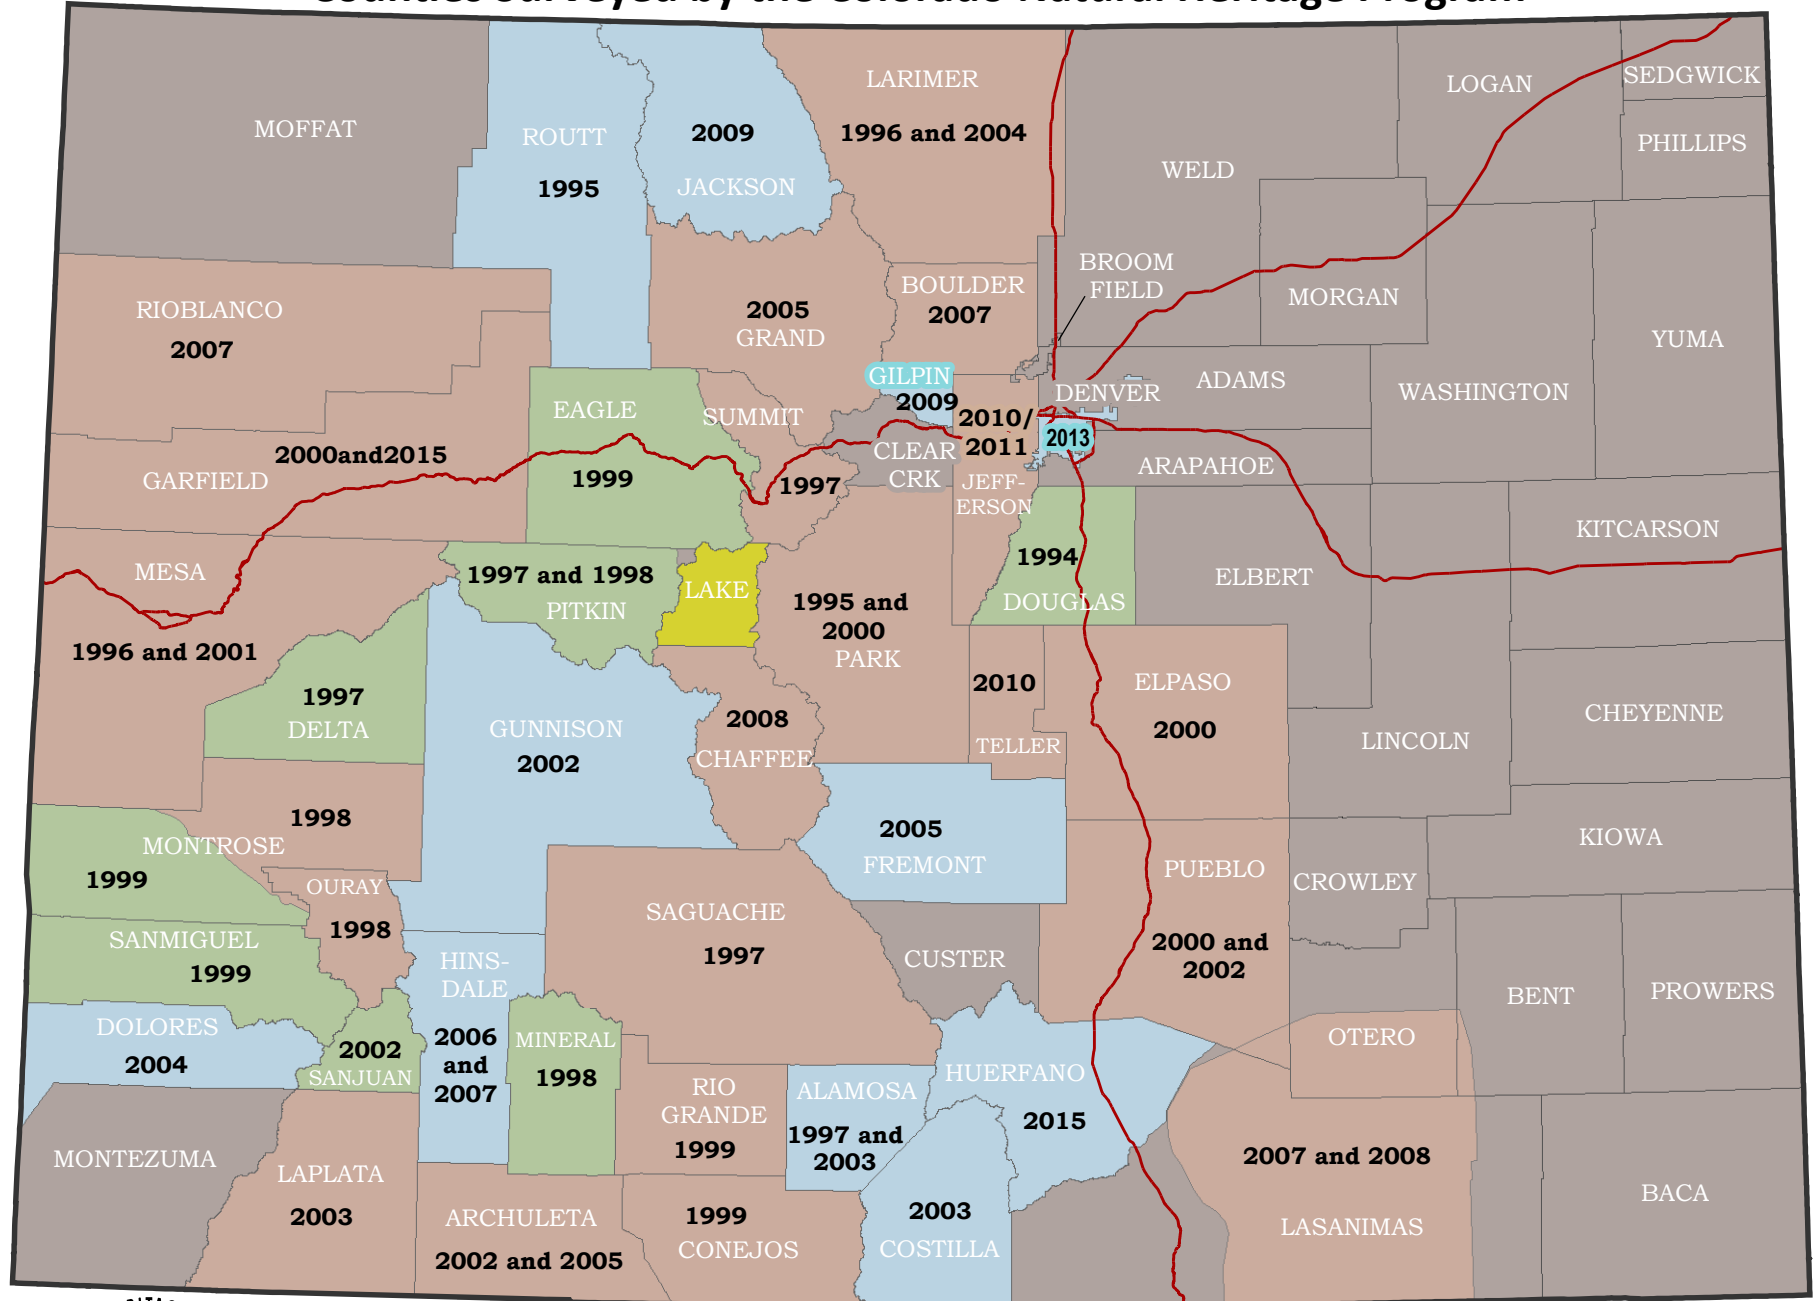

Counties Surveyed by the Colorado Natural Heritage Program

Type of Survey

- Comprehensive
- Wetland Focus
- No County Survey
- Upland Focus
- Proposed

Version Date: April 20, 2015