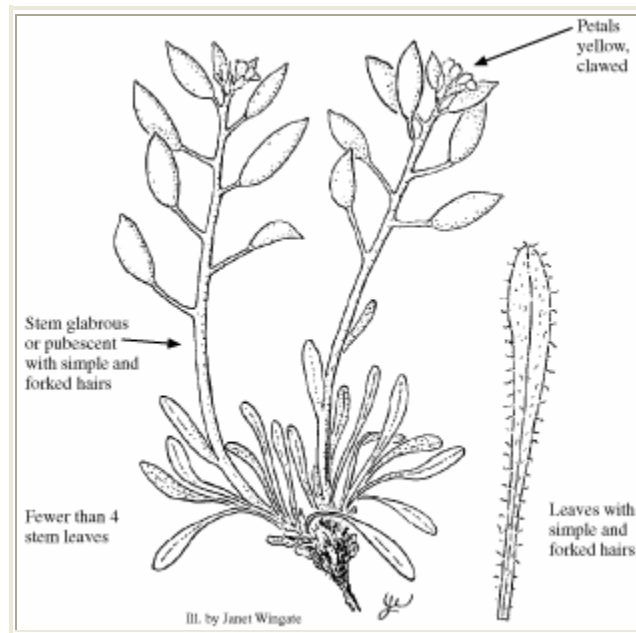

Draba weberi

Photo Copyright © 1999 by B. Jennings

Illustration Copyright © 1999

Brassicaceae (Mustard Family)

Look Alikes: *D. streptobrachia* has tangled stellate pubescence on stems. *D. grayana* has denser and more tangled stem pubescence and leaves more coarsely and evenly pubescent with longer hairs. *D. exunguiculata* has clawless petals and simple hairs if any on the leaves. *D. crassa* has glabrous leaf surfaces.

Flowering/Fruiting Period: Flowers June-July.

Habitat: Rock crevices at edges of streams. Elev. 11,500 ft.

Photo Copyright © 1999 by B. Jennings

Distribution: Endemic to Colorado (Summit Co).

References: Rollins 1993.