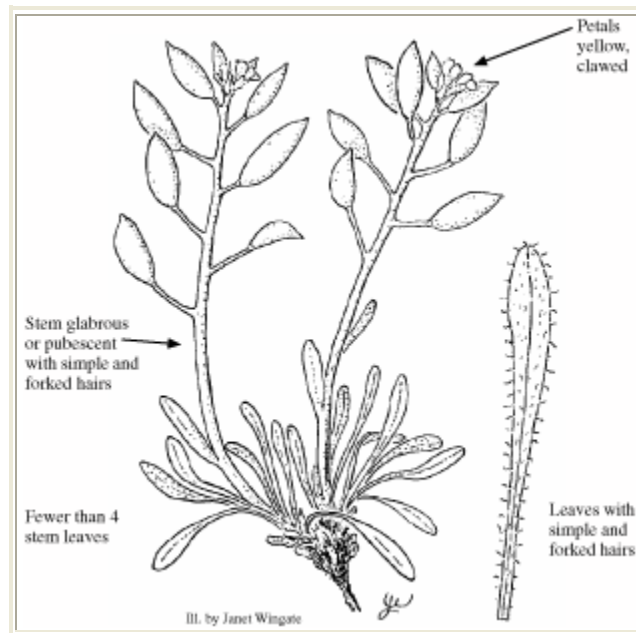

*Draba weberi*

---

Photo Copyright © 1999 by B. Jennings

Illustration Copyright © 1999

**Brassicaceae (Mustard Family)**

---

**Look Alikes:** *D. streptobrachia* has tangled stellate pubescence on stems. *D. grayana* has denser and more tangled stem pubescence and leaves more coarsely and evenly pubescent with longer hairs. *D. exunguiculata* has clawless petals and simple hairs if any on the leaves. *D. crassa* has glabrous leaf surfaces.

**Flowering/Fruiting Period:** Flowers June-July.

**Habitat:** Rock crevices at edges of streams. Elev. 11,500 ft.

Photo Copyright © 1999 by B. Jennings

**Distribution:** Endemic to Colorado (Summit Co).