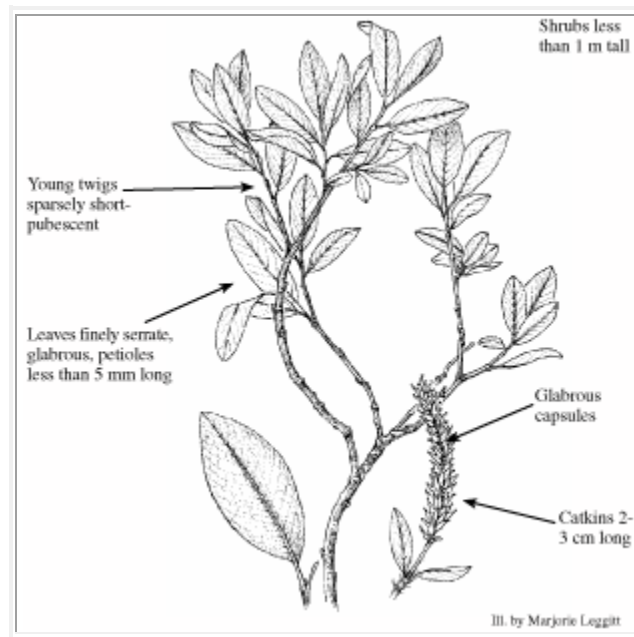

*Salix myrtillofolia*

**LOW BLUEBERRY WILLOW**

---

Photo Copyright © 1999 by J. Coles

Illustration Copyright © 1999

**Salicaceae (Willow Family)**

---

**Look Alikes:** *S. lanata* ssp. *calicicola* has densely woolly young twigs, and usually has longer catkins (4 cm in length). *S. boothii* is taller and has sparsely pubescent

leaves with petioles over 5 mm long.

**Flowering/Fruiting Period:** Catkins mature late June-mid July.

**Habitat:** Calcareous fens. Elev. 9300 ft.

Photo Copyright © 1999 by J. Sanderson

**Distribution:** E Alaska and S Yukon, east to Newfoundland, south to British Columbia, Alberta, Montana and NW Wyoming; disjunct in Colorado (Park Co.).