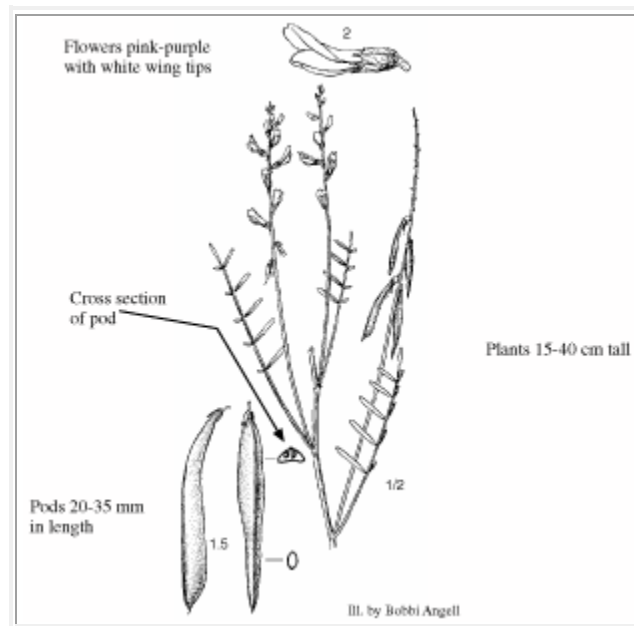

Astragalus duchesnensis

DUCHESNE MILKVETCH

Photo Copyright © 1999 by B. Jennings

Illustration Copyright © 1999

Fabaceae (Pea Family)

Synonym: *Lonchopaca duchesnensis*

Look Alikes: *A. convallarius* has shorter pods (10-12 mm in length) and flowers that are greenish-white and tinged with purple.

Flowering/Fruiting Period: Flowers late April-June.

Habitat: Pinyon-juniper woodlands and desert shrub communities; around sandstone or shale outcrops. Elev. 4600-6400 ft.

Photo Copyright © 1999 by B. Jennings