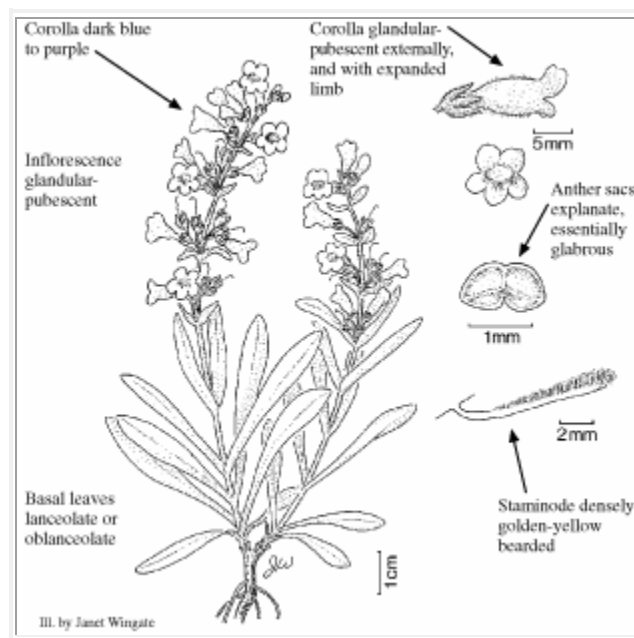

Photo Copyright © 1999 by B. Jennings

Illustration Copyright © 1999

**Scrophulariaceae (Figwort Family)**

**Look Alikes:** *P. ophianthus* and *P. jamesii* have larger, more inflated flowers (15-24 mm long and 7-10 mm broad).

**Flowering/Fruiting Period:** May-June/late May-June.

**Habitat:** Sagebrush, pinyon-juniper, and desert grassland communities on sandstone and shale, in clayey loam soils. Elev. 4900-6700 ft.

Photo Copyright © 1999 by K. Heil