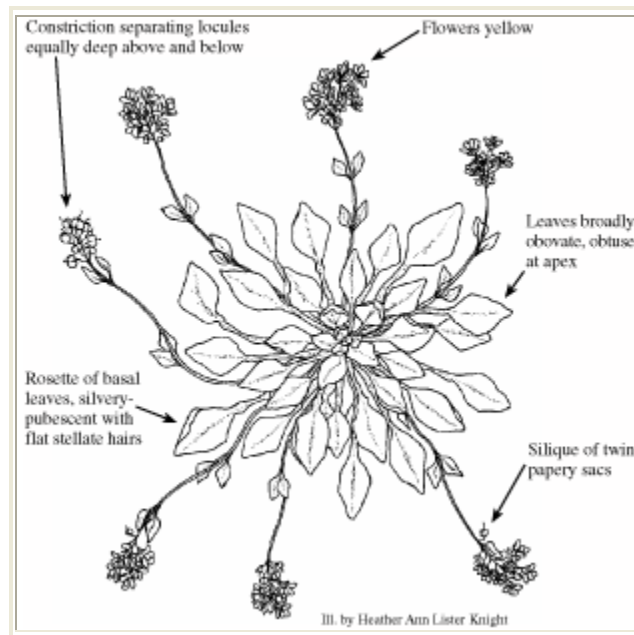

*Physaria bellii*

**BELL'S TWINPOD**

Photo Copyright © 1999 by S. Spackman

Illustration Copyright © 1999

**Brassicaceae (Mustard Family)**

**Look Alikes:** *P. vitulifera* has fiddle-shaped leaves; and the constriction separating the locules of the fruit is much deeper above than below.

**Flowering/Fruiting Period:** March-May/ June-July.

**Habitat:** Dry, loose, gray to black shale slopes in Niobrara Formation shales and limestones. Elev. 5200-5800 ft.

Photo Copyright © 1999 by S. Spackman