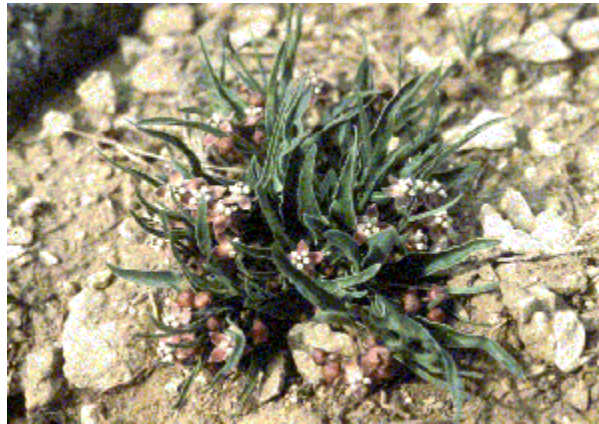

Asclepias uncialis

DWARF MILKWEED

Photo Copyright © 1999 by J. Locklear

Illustration Copyright © 1999

Asclepiadaceae (Milkweed Family)

Look Alikes: *A. pumila* has flowers that are whitish and bloom from July into September, and filiform leaves. *A. involucrata* has larger leaves that are uniformly linear to lanceolate, and longer hoods (3-4 mm).

Flowering/Fruiting Period: Late April-May/June-early July.

Habitat: Shortgrass prairie, often on sandstone-derived soils and gravelly or rocky slopes. Elev. 4000-6500 ft.

Photo Copyright © 1999 by S. Spackman