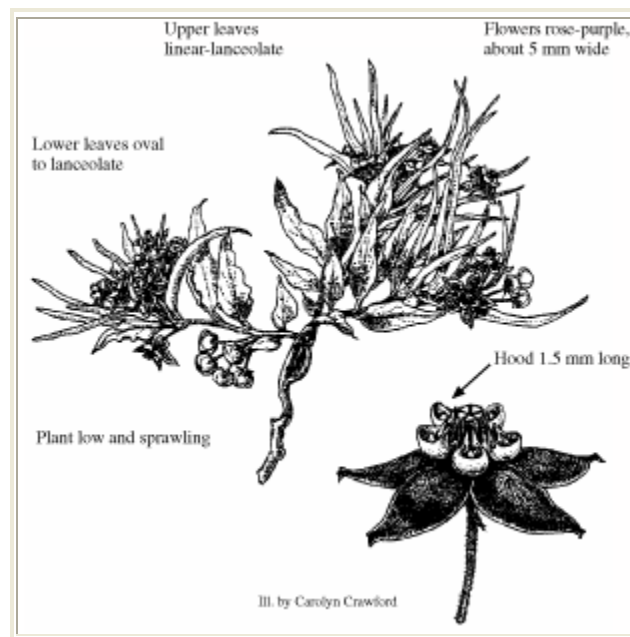

Asclepias uncialis

DWARF MILKWEED

Photo Copyright © 1999 by J. Locklear

Illustration Copyright © 1999

Asclepiadaceae (Milkweed Family)

Look Alikes: *A. pumila* has flowers that are whitish and bloom from July into September, and filiform leaves. *A. involucrata* has larger leaves that are uniformly linear to lanceolate, and longer hoods (3-4 mm).

Flowering/Fruiting Period: Late April-May/June-early July.

Habitat: Shortgrass prairie, often on sandstone-derived soils and gravelly or rocky slopes. Elev. 4000-6500 ft.

Photo Copyright © 1999 by S. Spackman