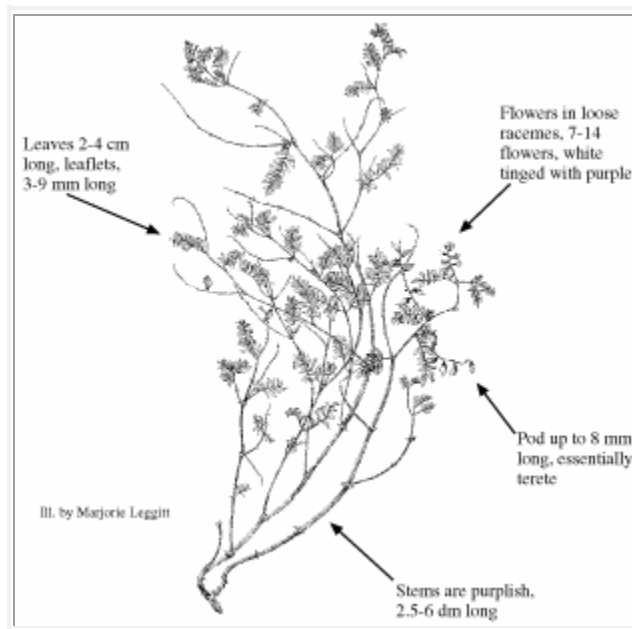

Photo Copyright © 1999 by J. Ratzloff

Illustration Copyright © 1999

**Fabaceae (Pea Family)**

---

**Look Alikes:** *A. flexuosus* has pods over 1 cm in length.

**Flowering/Fruiting Period:** May-early July/late May-July.

**Habitat:** Open sagebrush or juniper-sagebrush communities on moderately steep to steep slopes. Often found in rocky areas with a variety of soil conditions from clay to cobbles, gray to reddish in color. Elev. 7600-8400 ft.

Photo Copyright © 1999 by S. Spackman

**Distribution:** Colorado endemic (South Beaver Creek, Gunnison Co.). Currently there are no records from Saguache Co., but it is to be expected there because it occurs only three miles from the county line.