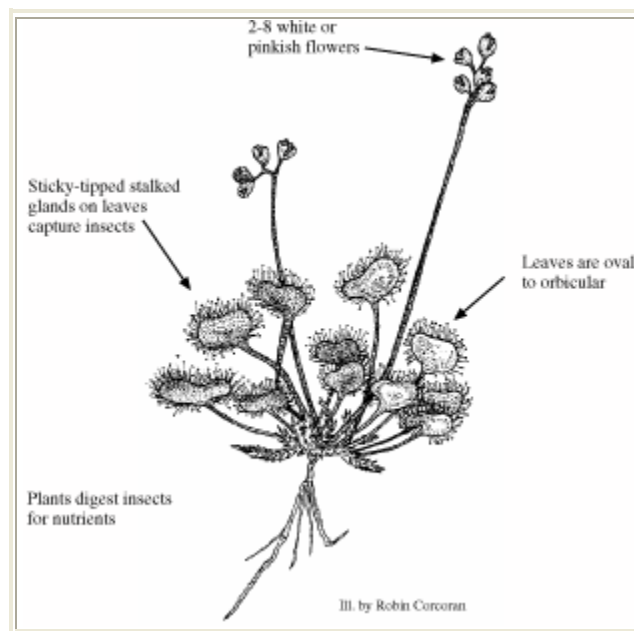

Drosera rotundifolia

ROUNDLEAF SUNDEW

Photo Copyright © 1999 by B. Neely

Illustration Copyright © 1999

Droseraceae (Sundew Family)

Look Alikes: None, the only species in this family in Colorado.

Flowering/Fruiting Period: Blooms in July although flowers seldom open in Colorado, making it appear perpetually in bud.

Habitat: Floating peat mats and on the margins of acidic ponds and fens. Elev. 9100-9800 ft.

Photo Copyright © 1999 by B. Neely

Distribution: Eurasia; NE United States and Canada; south to Idaho, Montana, California, Nevada, Florida and Colorado (Grand, Gunnison and Jackson Cos.).