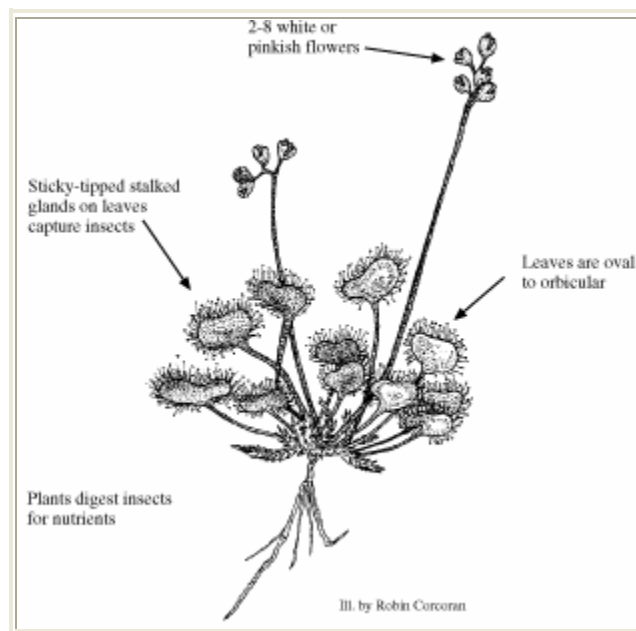

Drosera rotundifolia

ROUNDLEAF SUNDEW

Photo Copyright © 1999 by B. Neely

Illustration Copyright © 1999

Droseraceae (Sundew Family)

Look Alikes: None, the only species in this family in Colorado.

Flowering/Fruiting Period: Blooms in July although flowers seldom open in Colorado, making it appear perpetually in bud.

Habitat: Floating peat mats and on the margins of acidic ponds and fens. Elev. 9100-9800 ft.

Photo Copyright © 1999 by B. Neely

Distribution: Eurasia; NE United States and Canada; south to Idaho, Montana, California, Nevada, Florida and Colorado (Grand, Gunnison and Jackson Cos.).