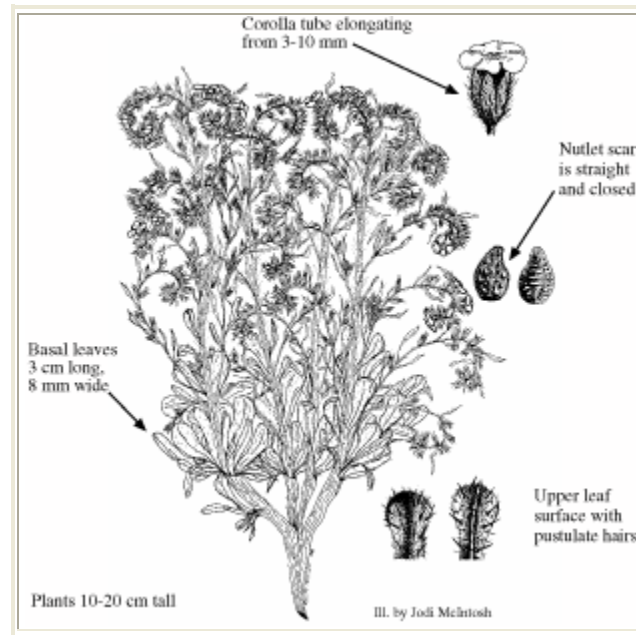

*Oreocarya aperta*

**GRAND JUNCTION CAT'S-EYE**

---

No photo available.

Illustration Copyright © 1999

**Boraginaceae (Borage Family)**

**Synonym:** *Cryptantha aperta*

**Look Alikes:** *O. longiflora* has long flower petals that extend beyond the sepals. *O. aperta* has not been collected since 1892.

**Flowering/Fruiting Period:** May/June. Only two known collections were made, one of a flowering individual in May, and another of a fruiting individual in June, 1892.

**Habitat:** Unknown; not documented with the only two collections.