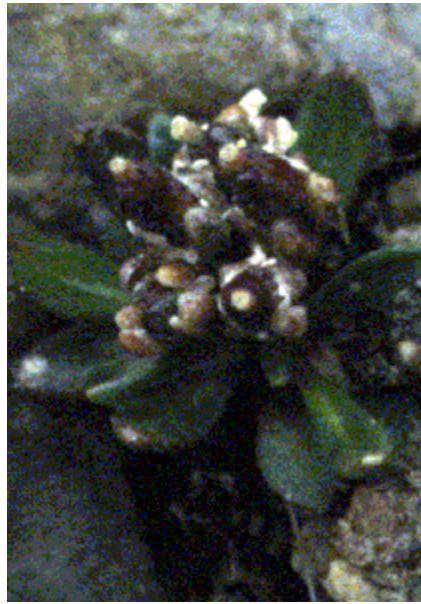

Braya glabella

ARCTIC BRAYA

Photo Copyright © 1999 by B. Jennings

Illustration Copyright © 1999

Brassicaceae (Mustard Family)

Look Alikes: *B. humilis* has leafy stems; long, narrow fruits; and grayish

white petals.

Flowering/Fruiting Period: July/late July-August.

Habitat: Calcareous substrates, especially Leadville Limestone; sparsely vegetated slopes above timberline with fine gravels or on disturbed sites associated with inactive mines. Elev. 12,000-13,000 ft.