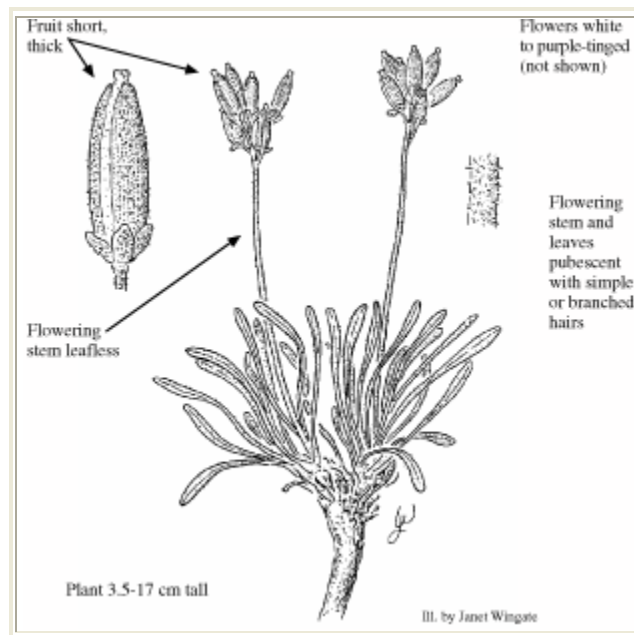

Braya glabella

ARCTIC BRAYA

Photo Copyright © 1999 by B. Jennings

Illustration Copyright © 1999

Brassicaceae (Mustard Family)

Look Alikes: *B. humilis* has leafy stems; long, narrow fruits; and grayish

white petals.

Flowering/Fruiting Period: July/late July-August.

Habitat: Calcareous substrates, especially Leadville Limestone; sparsely vegetated slopes above timberline with fine gravels or on disturbed sites associated with inactive mines. Elev. 12,000-13,000 ft.