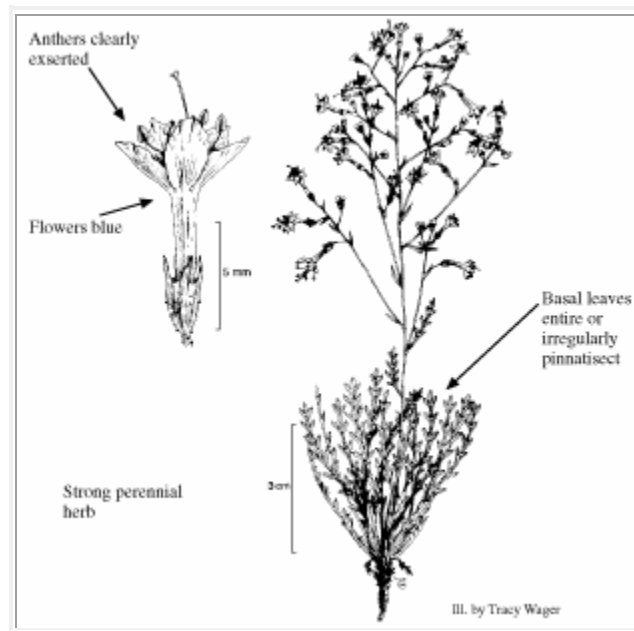

Photo Copyright © 1999 by B. Jennings

Illustration Copyright © 1999

**Polemoniaceae (Phlox Family)**

---

**Look Alikes:** Not likely to be confused with other species in same range and habitat.

**Flowering/Fruiting Period:** June-August/June-September.

**Habitat:** Cracks on vertical walls, narrow ledges and cliff rims. Grows in gneiss, schist and shale. Elev. 6800-9000 ft.

Photo Copyright © 1999 by M. Farrar

**Distribution:** Colorado endemic (Gunnison, Hinsdale, Mineral and Montrose Cos.).