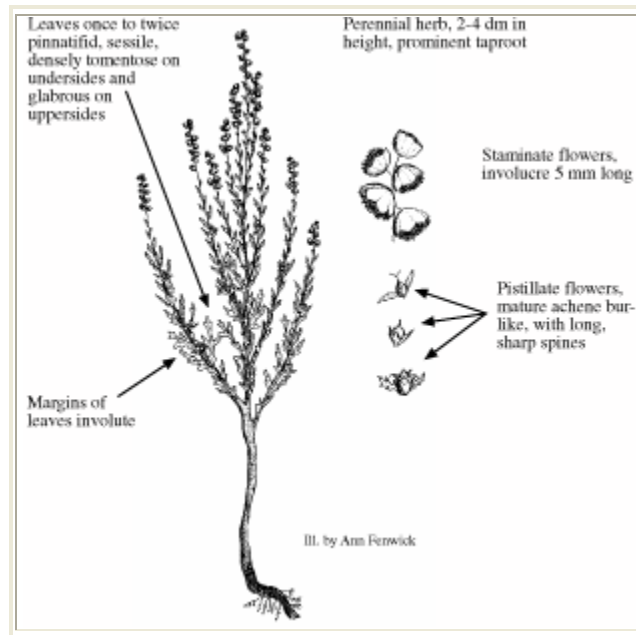

Ambrosia linearis

PLAINS RAGWEED

Photo Copyright © 1999 by J. Locklear

Illustration Copyright © 1999

Asteraceae (Sunflower Family)

Look Alikes: *Artemisia carruthii* leaves are tomentose on both sides.

Flowering/Fruiting Period: June-early August/August-September.

Habitat: Sandy or sandy clay soils in seasonally moist habitats in prairies. Frequently encountered in association with intermittent streams and about the margins of intermittent ponds or playas. Also along roadsides and ditches. Elev. 4300-6700 ft.