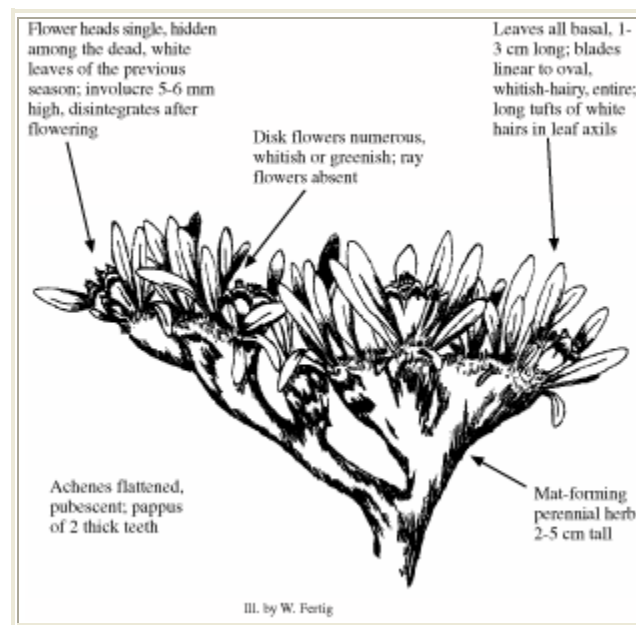

Bolophyta alpina

WYOMING FEVERFEW

Photo Copyright © 1999 by B. Jennings

Illustration Copyright © 1999

Asteraceae (Sunflower Family)

Synonym: *Parthenium alpinum*

Look Alikes: *B. tetraeuris* has densely hairy achenes and is not known from Weld Co.

Flowering/Fruiting Period: Flowers in May.

Habitat: Along ridges and low hills, in areas devoid of grassy vegetation, usually with other cushion plants. Elev. 5400-5800 ft.

Photo Copyright © 1999 by J. Sanderson and J. Burt