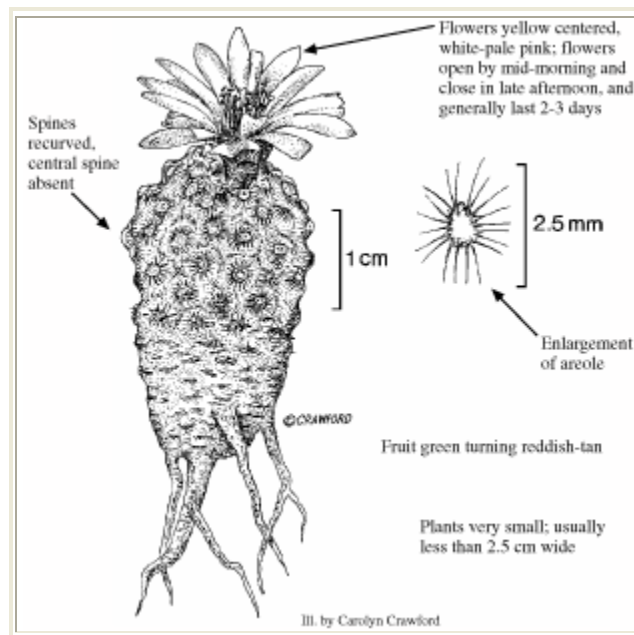

Photo Copyright © 1999 by B. Johnston

Illustration Copyright © 1999

**Cactaceae (Cactus Family)**

**Look Alikes:** *P. simpsonii* is over 5 cm in diameter and has a dark reddish-

brown central spine.

**Flowering/Fruiting Period:** April-early May/late May-early June. Plant is extremely inconspicuous except when in flower.

**Habitat:** Alluvial deposits that form rolling gravelly hills covered with pinyon-juniper and sagebrush. Elev. 6400 ft.

Photo Copyright © 1999 by B. Johnston

**Distribution:** New Mexico and Colorado (La Plata Co.).