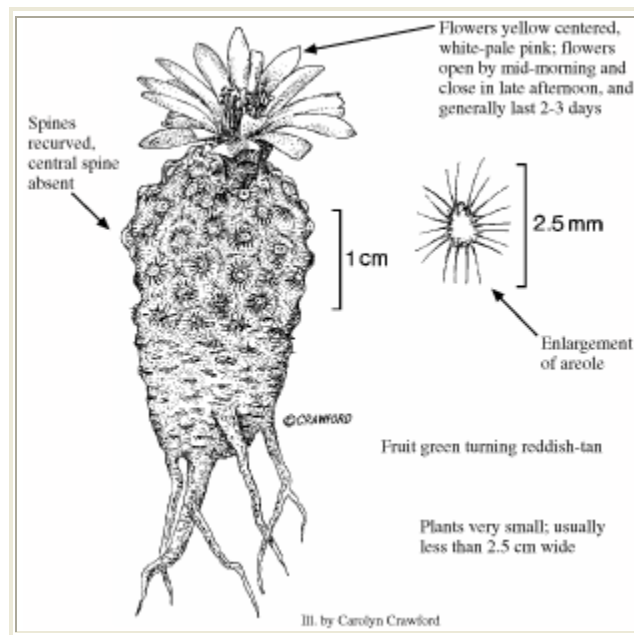

Photo Copyright © 1999 by B. Johnston

Illustration Copyright © 1999

Cactaceae (Cactus Family)

Look Alikes: *P. simpsonii* is over 5 cm in diameter and has a dark reddish-

brown central spine.

Flowering/Fruiting Period: April-early May/late May-early June. Plant is extremely inconspicuous except when in flower.

Habitat: Alluvial deposits that form rolling gravelly hills covered with pinyon-juniper and sagebrush. Elev. 6400 ft.

Photo Copyright © 1999 by B. Johnston

Distribution: New Mexico and Colorado (La Plata Co.).