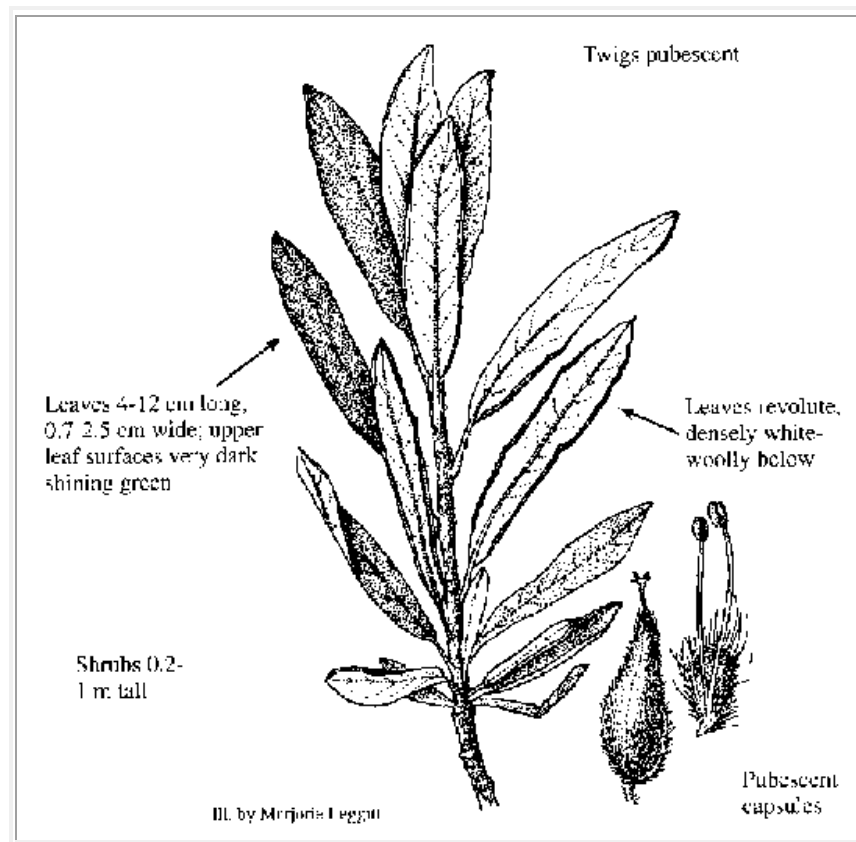

*Salix candida*

**HOARY OR SILVER WILLOW**

---

Photo Copyright © 1999 by J. Sanderson

Illustration Copyright © 1999  
**Salicaceae (Willow Family)**

---

**Look Alikes:** *S. wolfii* and *S. brachycarpa* have shorter and wider leaves that are

not as densely white-wooly beneath, and lack revolute margins.

**Flowering/Fruiting Period:** Flowers May-June.

**Habitat:** On hummocks in nutrient-rich fens, and thickets at edges of ponds and on river terraces; often growing with other *Salix* species and *Carex* species. Elev. 8800-10,600 ft.