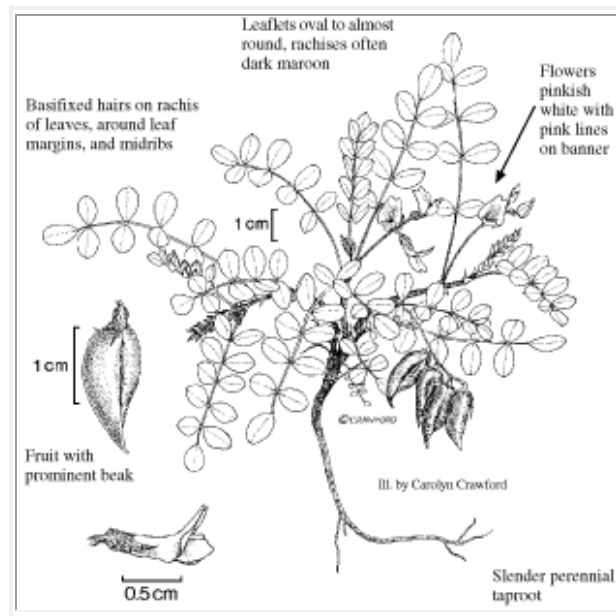

Photo Copyright © 1999 by B. Jennings

Illustration Copyright © 1999

Fabaceae (Pea Family)

Look Alikes: *A. wetherillii* resembles *A. sabulorum*, but differs in having strictly appressed pubescence on the leaves and pods. The pods of *A. wetherillii* are also elevated on a stalk.

Flowering/Fruiting Period: Flowers early May-late June.

Habitat: Steep slopes, canyon benches, and talus under cliffs. In sandy clay soils derived from shale or sandstone. Grows with sagebrush and juniper. Elev. 5250-7400 ft.