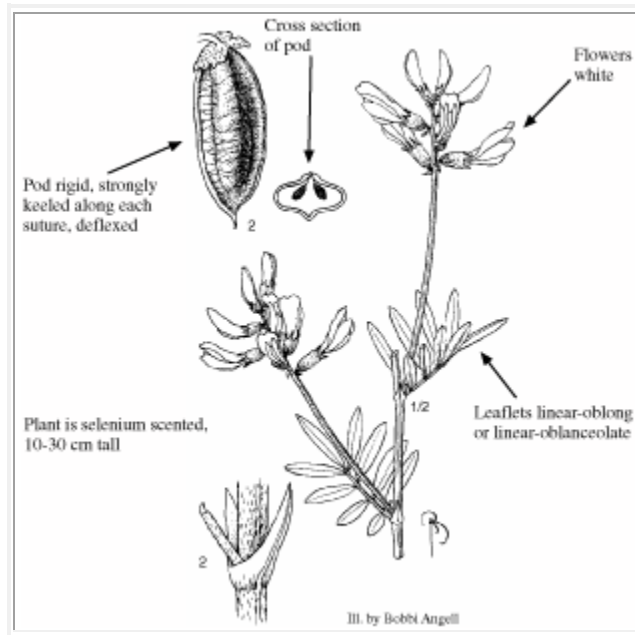

Photo Copyright © 1999 by B. Jennings

Illustration Copyright © 1999

Fabaceae (Pea Family)

Look Alikes: Not likely to be confused with other species in northwestern Colorado.

Flowering/Fruiting Period: Flowers late May-August. Fruit often persistent over winter on dead stems.

Habitat: Gullies and flats in seleniferous soils. Elev. 6000-7000 ft.

Photo Copyright © 1999 by B. Jennings

Distribution: Wyoming, Utah and Colorado (Moffat Co.).

References: Barneby 1964 and 1989.