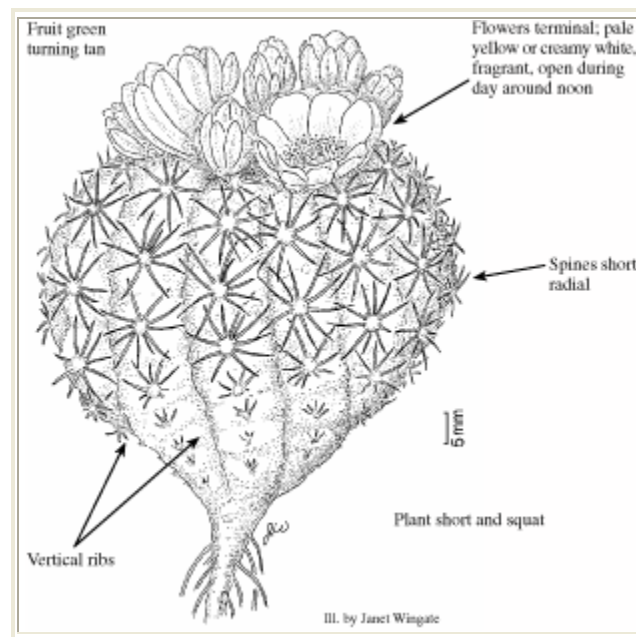

*Sclerocactus mesae-verdae*

**MESA VERDE CACTUS**

---

Photo Copyright © 1999 by B. Jennings

Illustration Copyright © 1999

**Cactaceae (Cactus Family)**

---

**Look Alikes:** This species is not likely to be confused with other taxa in the area.

**Flowering/Fruiting Period:** Mid April-mid May/May-June.

**Habitat:** Sparsely vegetated shale or adobe clay badlands. Mancos and Fruitland

Formations. Elev. 4000-5000 ft.

Photo Copyright © 1999 by J. Coles