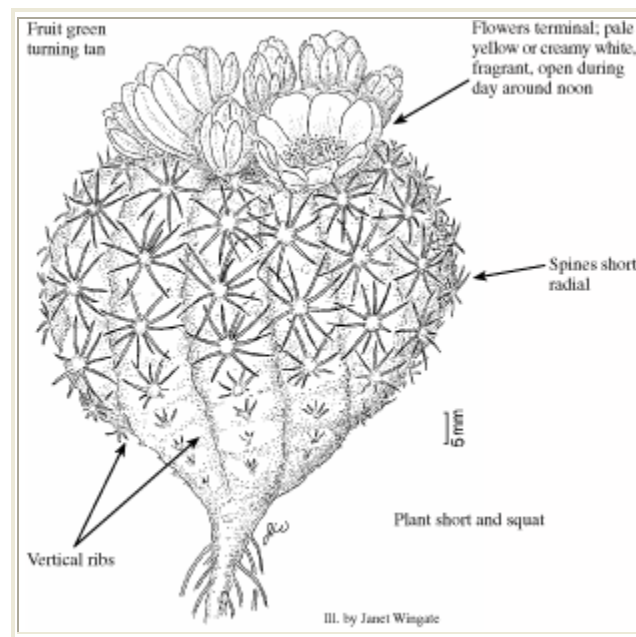

Sclerocactus mesae-verdae

MESA VERDE CACTUS

Photo Copyright © 1999 by B. Jennings

Illustration Copyright © 1999

Cactaceae (Cactus Family)

Look Alikes: This species is not likely to be confused with other taxa in the area.

Flowering/Fruiting Period: Mid April-mid May/May-June.

Habitat: Sparsely vegetated shale or adobe clay badlands. Mancos and Fruitland

Formations. Elev. 4000-5000 ft.

Photo Copyright © 1999 by J. Coles

Distribution: New Mexico and Colorado (Montezuma Co.).