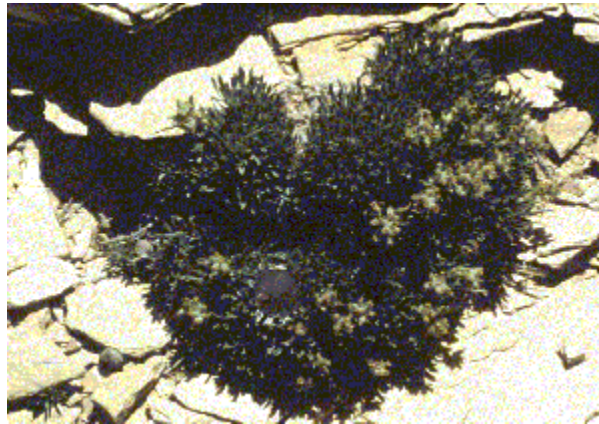

*Oreocarya caespitosa*

**TUFTED CRYPTANTH**

Photo Copyright © 1999 by W. Kelley

Illustration Copyright © 1999

**Boraginaceae (Borage Family)**

---

**Synonym:** *Cryptantha caespitosa*

**Look Alikes:** *O. humilis* has a more erect growth form, and does not form mats as large as *O. caespitosa*.

**Flowering/Fruiting Period:** Late April-June/May-early July.

**Habitat:** Sparsely vegetated shale knolls; with pinyon-juniper or sage-brush;

usually with other cushion plants. Elev. 6200-8100 ft.

Photo Copyright © 1999 by W. Kelley