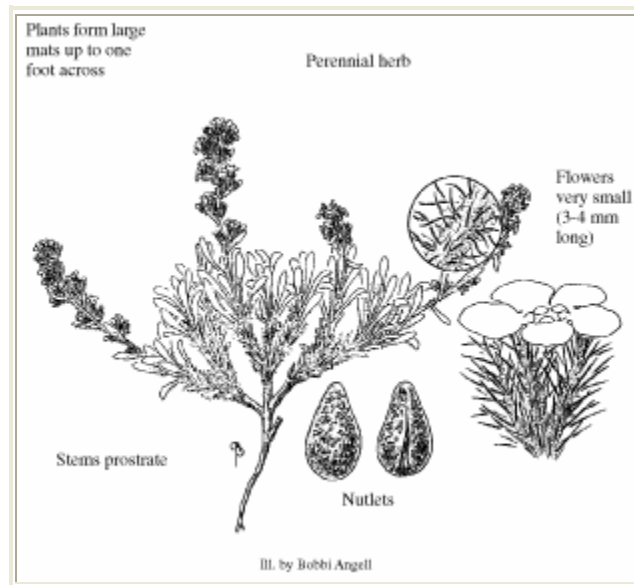

*Oreocarya caespitosa*

**TUFTED CRYPTANTH**

Photo Copyright © 1999 by W. Kelley

Illustration Copyright © 1999

**Boraginaceae (Borage Family)**

---

**Synonym:** *Cryptantha caespitosa*

**Look Alikes:** *O. humilis* has a more erect growth form, and does not form mats as large as *O. caespitosa*.

**Flowering/Fruiting Period:** Late April-June/May-early July.

**Habitat:** Sparsely vegetated shale knolls; with pinyon-juniper or sage-brush;

usually with other cushion plants. Elev. 6200-8100 ft.

Photo Copyright © 1999 by W. Kelley