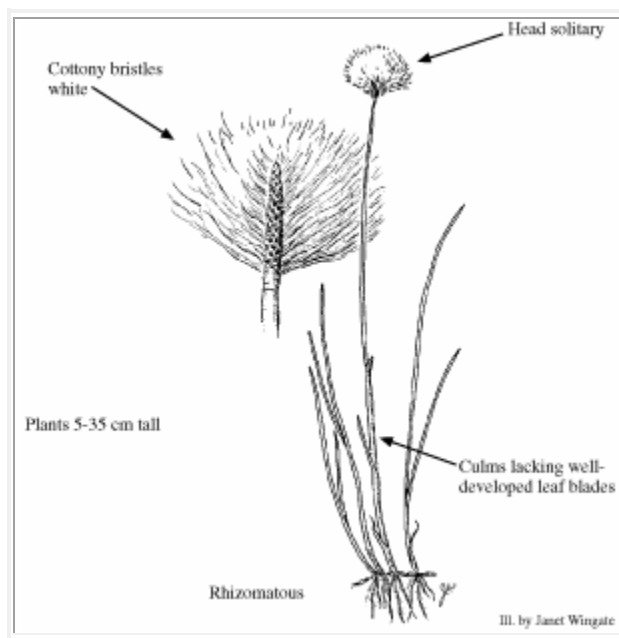

Photo Copyright © 1999 by P. Lehr

Illustration Copyright © 1999

Cyperaceae (Sedge Family)

Look Alikes: *E. gracile* and *E. angustifolium* have several heads on distinct peduncles, and well-developed leaf blades.

Flowering/Fruiting Period: Fruiting late July-August.

Habitat: Fens. Elev. 9500-14,000 ft.

Photo Copyright © 1999 by P. Lehr

Distribution: Alaska, British Columbia, Uinta Mountains in Utah, and Colorado (Eagle, Park and San Juan, San Miguel, and Saguache Cos.).