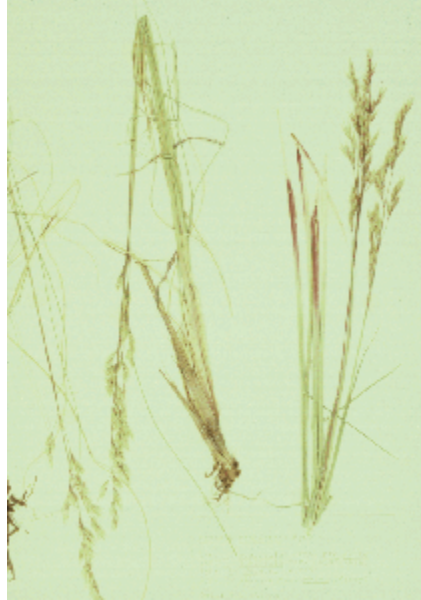

Festuca campestris

BIG ROUGH FESCUE

Photo Copyright © 1999 by S. Spackman

Illustration Copyright © 1999

Poaceae (Grass Family)

Look Alikes: *F. hallii* is rhizomatous. *F. thurberi* has longer ligules (2-9 mm).

Flowering/Fruiting Period: June-August.

Habitat: Subalpine meadows. Elev. 11,000 ft.

Photo Copyright © 1999 by S. Spackman

Distribution: British Columbia east to Newfoundland, south to Oregon, North Dakota, and Colorado (Huerfano Co.).