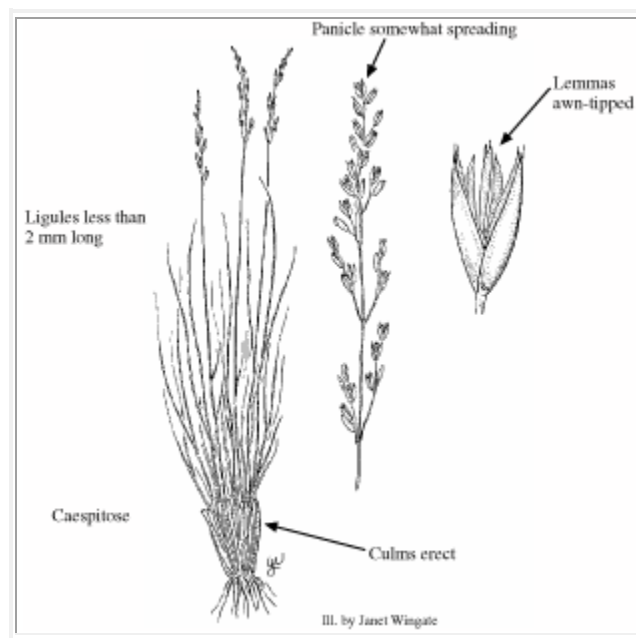

Festuca campestris

BIG ROUGH FESCUE

Photo Copyright © 1999 by S. Spackman

Illustration Copyright © 1999

Poaceae (Grass Family)

Look Alikes: *F. hallii* is rhizomatous. *F. thurberi* has longer ligules (2-9 mm).

Flowering/Fruiting Period: June-August.

Habitat: Subalpine meadows. Elev. 11,000 ft.

Photo Copyright © 1999 by S. Spackman

Distribution: British Columbia east to Newfoundland, south to Oregon, North Dakota, and Colorado (Huerfano Co.).