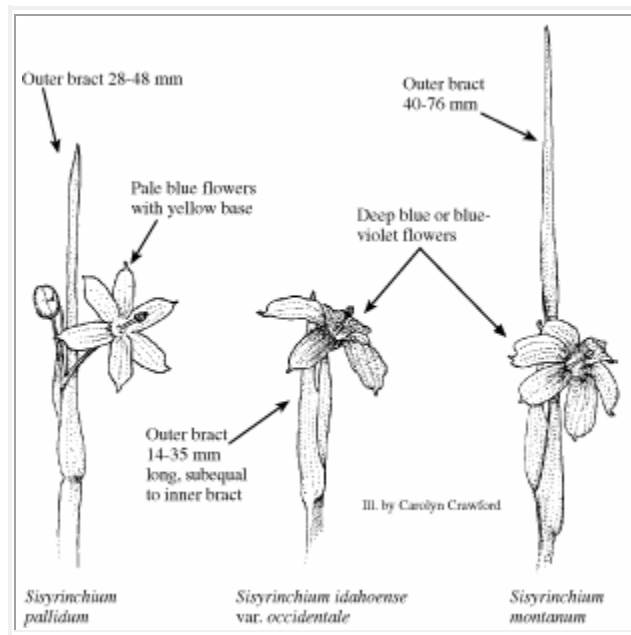

Photo Copyright © 1999 by B. Jennings

Illustration Copyright © 1999

Iridaceae (Iris Family)

Look Alikes: *S. montanum* and *S. idahoense* var. *occidentale* have deep blue flowers. The outer bract of *S. idahoense* var. *occidentale* is subequal to the inner bract. *S. demissum* usually has more than one pedunculate spathe (bract below the inflorescence) arising from the axil of a leaf-like bract on the stem, while *S. pallidum* has a single sessile spathe.

Flowering/Fruiting Period: Late June-July/July-August.

Habitat: Margins of streams, wet meadows and fens. Elev. 7900-9500 ft.

Photo Copyright © 1999 by J. Sanderson

Distribution: SE Wyoming and Colorado (Jackson, Larimer, Park and Saguache Cos.).