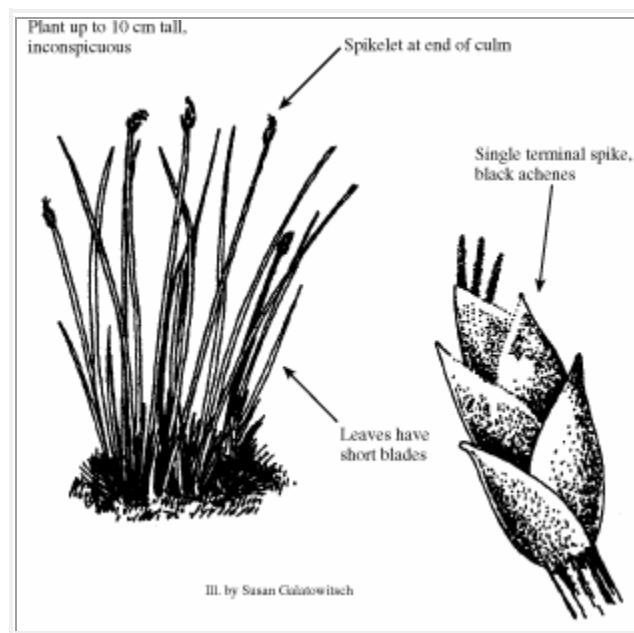

Trichophorum pumilum

LITTLE BULRUSH

Photo Copyright © 1999 by J. Sanderson

Illustration Copyright © 1999

Cyperaceae (Sedge Family)

Synonym: *Scirpus pumilus*, *S. rollandii*

Look Alikes: Only species of *Trichophorum* in Colorado. Scirpus species have more than one flowering spike. Eleocharis species leaves lack blades.

Flowering/Fruiting Period: June-July/August-early September.

Habitat: Moss hummocks in very rich fens. Moss margins in willow dominated wetlands. Elev. 9300-11,000 ft.

Photo Copyright © 1999 by J. Sanderson