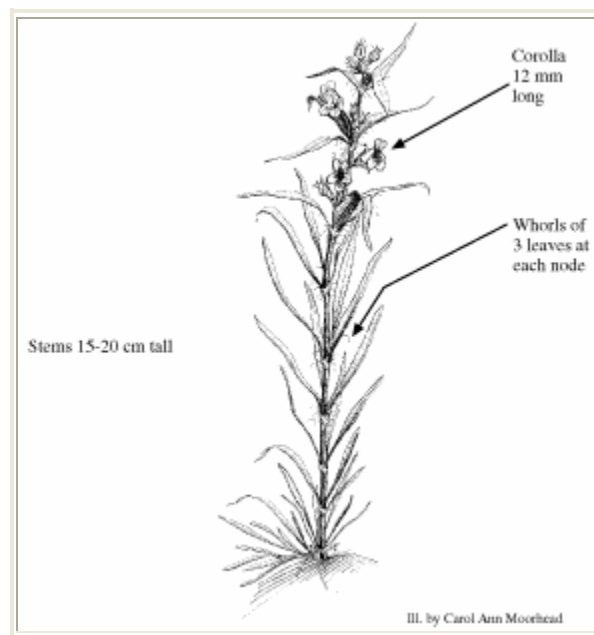

Penstemon parviflorus

SMALL-FLOWER BEARDTONGUE

Photo Copyright © 1999 by S. Spackman

Illustration Copyright © 1999

Scrophulariaceae (Figwort Family)

Look Alikes: The whorls of three leaves at each node distinguish this species.

Flowering/Fruiting Period: Collected in flower in July.

Habitat: Type specimen was collected in SW Colorado, specific habitat and elevation are unknown.

Distribution: Colorado endemic (Montezuma Co.). Species has not been collected since 1890.