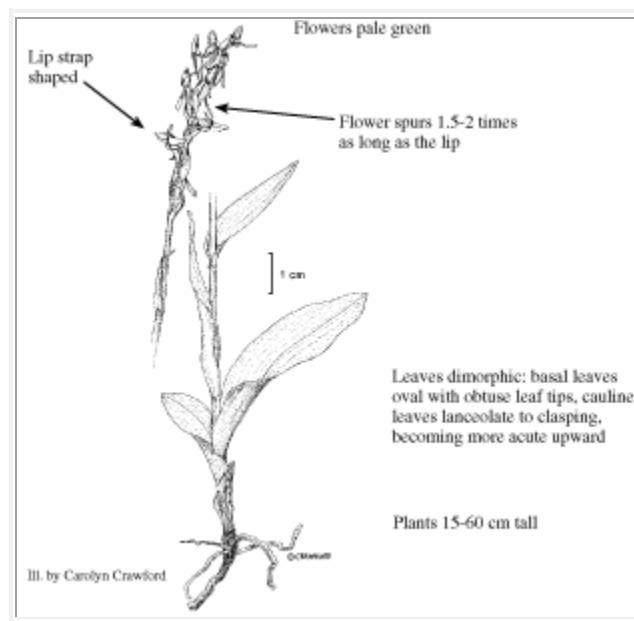

*Limnorchis zotheцина*

ALCOVE BOG ORCHID

Photo Copyright © 1999 by B. Jennings

Illustration Copyright © 1999

**Orchidaceae (Orchid Family)**

**Synonyms:** *Platanthera zotheцина*, *Habenaria zotheцина*

**Look Alikes:** Distinct from other species by the spur length which is 1.5-2 times as long as the lip.

**Flowering/Fruiting Period:** July-August/late August-early September.

**Habitat:** Seeps, hanging gardens, and moist stream areas; surrounded by desert shrub to oak brush communities. Elev. 5300-6600 ft.