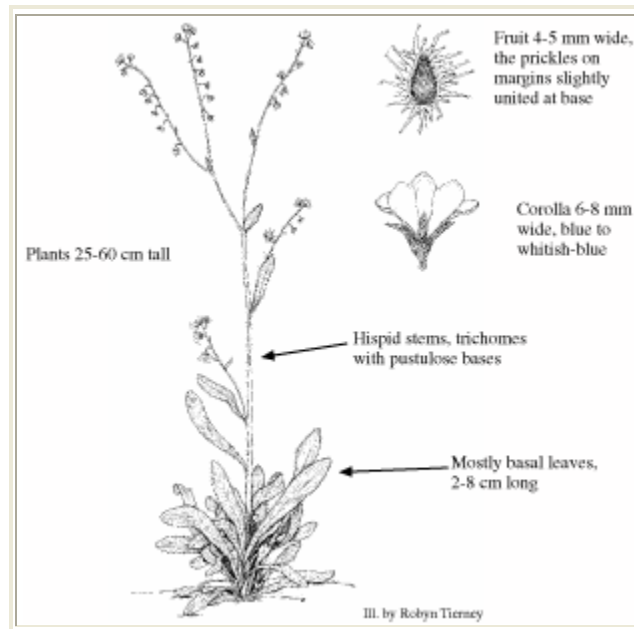

Hackelia gracilenta

MESA VERDE STICKSEED

Photo Copyright © 1999 by S. Spackman,

Illustration Copyright © 1999

Boraginaceae (Borage Family)

Look Alikes: *H. floribunda* has stems that are leafy throughout,

hirsute, pilose or otherwise pubescent; but hairs are not pustulose.

Flowering/Fruiting Period: May-June/June.

Habitat: Shady canyons and mesa tops; in deep loam or sandy-loam soil; associated with pinyon-juniper and scrub oak communities. Elev. 7000- 8000 ft.

Photo Copyright © 1999 by C. Johnson