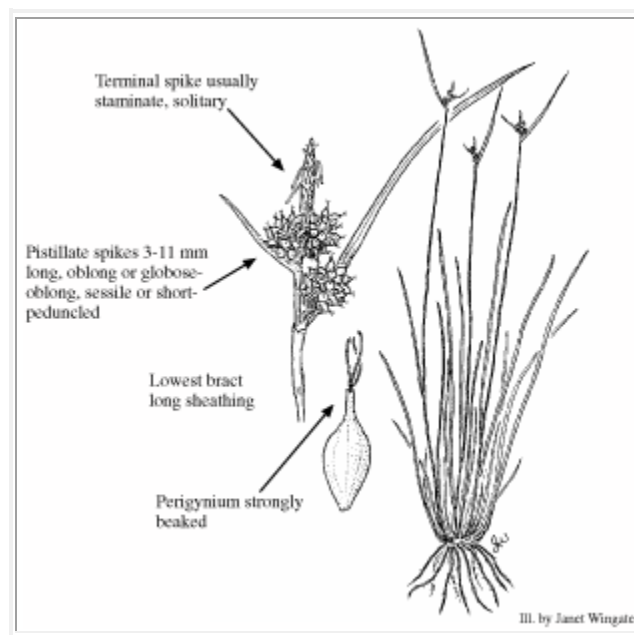

Carex viridula

GREEN SEDGE

Photo Copyright © 1999 by B. Jennings

Illustration Copyright © 1999

Cyperaceae (Sedge Family)

Look Alikes: *C. angustior*, *C. brunnescens*, *C. disperma*, and *C. interior* have spikes which are sessile and bisexual.

Flowering/Fruiting Period: Fruits in early July-early October.

Habitat: Calcareous fens. Elev. 8700-9200 ft.

Photo Copyright © 1999 by B. Johnson

Distribution: Japan, Newfoundland to Alaska, south to New Jersey, Indiana, New Mexico, Utah and California. Colorado in Gunnison, Jackson, La Plata, Park and Summit Cos.