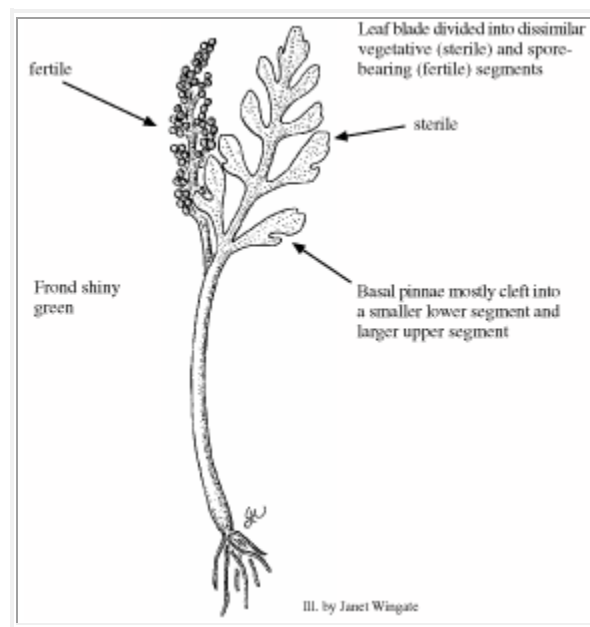

*Botrychium echo*

**REFLECTED MOONWORT**

---

Photo Copyright © 1999 by L. Yeatts

Illustration Copyright © 1999

**Ophioglossaceae (Adder's Tongue Family)**

---

**Look Alikes:** The lower pinnae of *B. pallidum*, *B. lunaria*, *B. minganense* and *B. simplex* are fan or wedge-shaped; those of *B. hesperium* and *B. pinnatum* are

oblong to ovate with rounded tips and not clearly separated. *B. hesperium* is dull green.

**Spore-Producing Period:** July.

**Habitat:** Gravelly soils, rocky hillsides, grassy slopes, and meadows. Elev. 9500-11,000 ft.