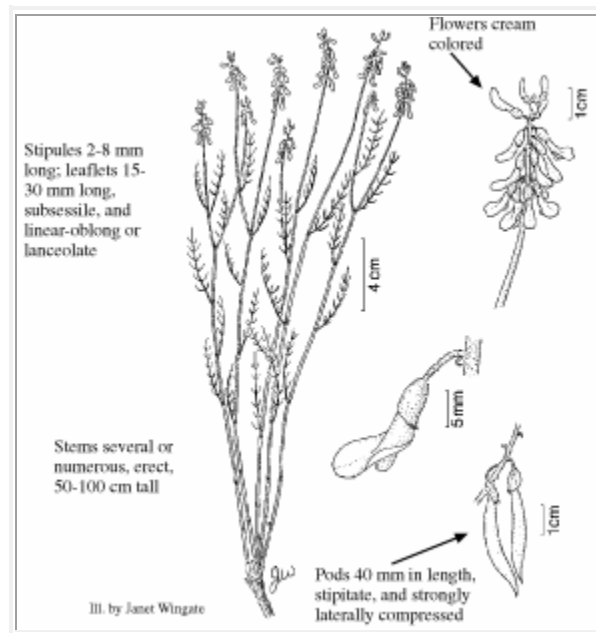

Photo Copyright © 1999 by S. Spackman

Illustration Copyright © 1999

Fabaceae (Pea Family)

Look Alikes: *A. duchesnensis* is 15-40 cm in height, has pink-purple flowers with white wing tips, pods 20-35 mm in length, and is not known to occur in Grand County.

Flowering/Fruiting Period: Flowers June-August.

Habitat: Highly seleniferous, grayish-brown clay soils derived from shales of the

Niobrara, Pierre and Troublesome formations. On moderate slopes, sometimes growing up through sagebrush. Elev. 7400-7900 ft.

Photo Copyright © 1999 by S. Spackman

Distribution: Colorado endemic (Muddy and Troublesome Creek drain-ages, Grand Co.).

References: Barneby 1964; O’Kane 1988; Bureau of Land Management 1990b.