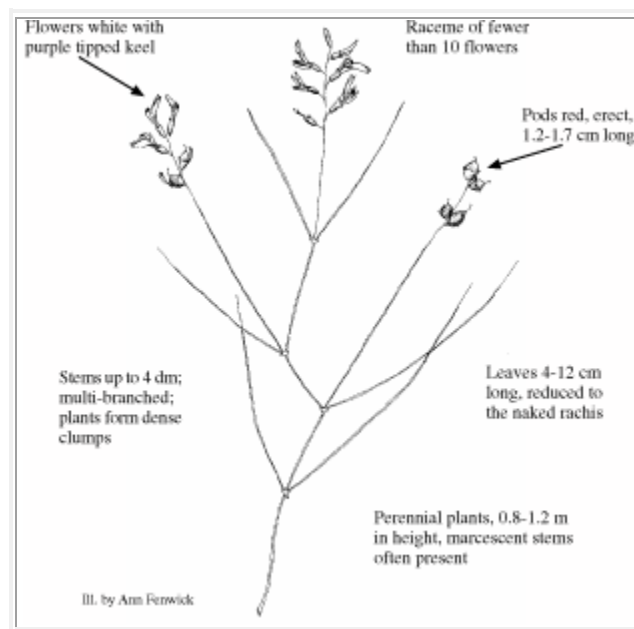

Astragalus linifolius

GRAND JUNCTION MILKVETCH

Photo Copyright © 1999 by B. Jennings

Illustration Copyright © 1999

Fabaceae (Pea Family)

Look Alikes: *A. rafaensis* has pendant pods.

Flowering/Fruiting Period: Late May-June/June.

Habitat: Grows on the Chinle and Morrison Formations, with pinyon-juniper and sagebrush. Elev. 4800-6200 ft.

Photo Copyright © 1999 by P. Lyon

Distribution: Colorado endemic. Eastern base of the Uncompahgre Plateau in Delta, Mesa and Montrose Cos.