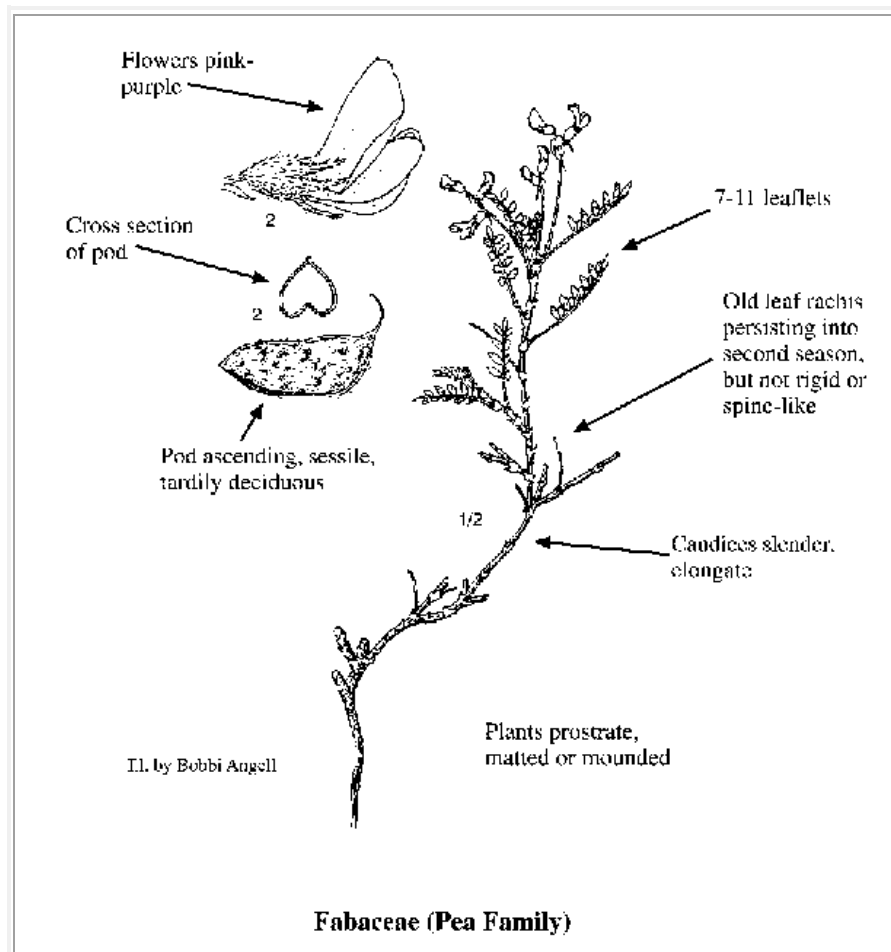

Astragalus sesquiflorus

SANDSTONE MILKVETCH

Photo Copyright © 1999 by B. Jennings

Fabaceae (Pea Family)

Illustration Copyright © 1999

Fabaceae (Pea Family)

Look Alikes: *A. kentrophyta* ssp. *implexus* has spine tipped leaflets.

Flowering/Fruiting Period: Flowers May-August.

Habitat: Sandstone rock ledges, fissures of domed slickrock, talus under cliffs, and sometimes in sandy washes. Elev. 5000-5500 ft.

Photo Copyright © 1999 by N. Lederer

Distribution: Arizona, Utah and Colorado (Montrose Co.).

References: Barneby 1964 and 1989.