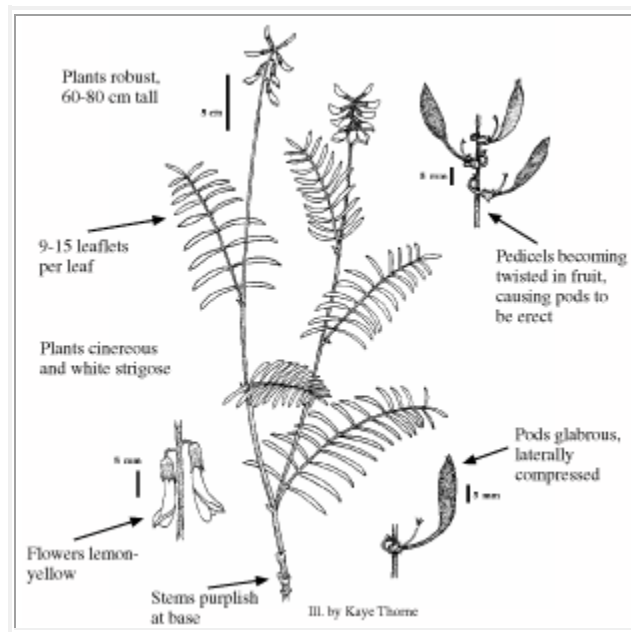

*Astragalus tortipes*

**SLEEPING UTE MILKVETCH**

---

Photo Copyright © 1999 by J. Anderson

Illustration Copyright © 1999

**Fabaceae (Pea Family)**

---

**Look Alikes:** *A. tortipes* is distinguished from other *Astragalus* species by the hyper-twisting of pedicels, which causes the pods to be erect.

**Flowering/Fruiting Period:** April-early May/May.

**Habitat:** Mixed desert scrub community, on lower slopes of ridges and knolls, in gravels derived from a volcanic intrusion into Mancos Shale. Elev. 5400-5700 ft.