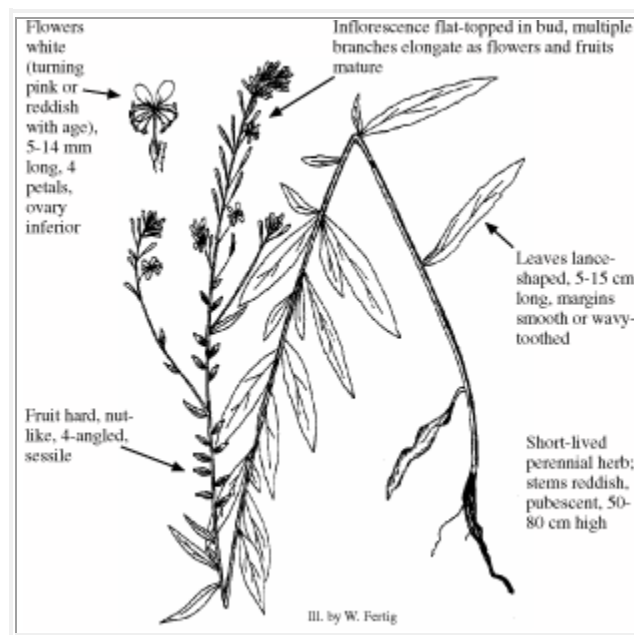

Gaura neomexicana ssp. *coloradensis* **COLORADO BUTTERFLY PLANT**

Photo Copyright © 1999 by S. Spackman

Illustration Copyright © 1999

Onagraceae (Evening-Primrose Family)

Look Alikes: *G. parviflora* is an annual with a narrow, elongate inflorescence, flowers less than 3 mm long, and pubescent fruit.

Flowering/Fruiting Period: June-September/July-October.

Habitat: Sub-irrigated, alluvial soils of drainage bottoms surrounded by mixed grass prairie. Elev. 5800-6200 ft.

Photo Copyright © 1999 by S. Spackman