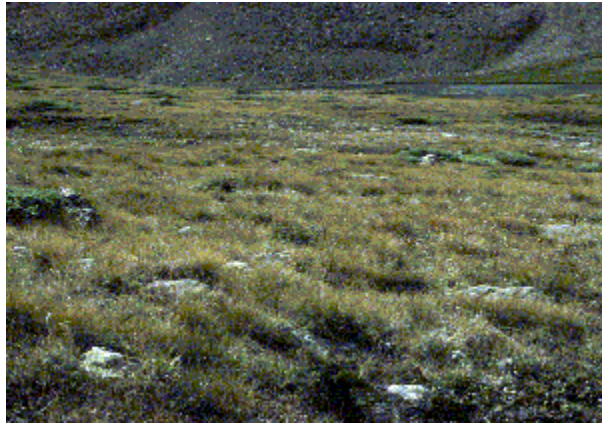

Photo Copyright © 1999 by B. Jennings

Illustration Copyright © 1999

Fabaceae (Pea Family)

Look Alikes: *A. alpinus*, *A. aboriginum* var. *glabriusculus*, and *A. robbinsii* var. *minor* are larger and stouter with stipitate pods. Pods of *A. alpinus* have much denser and longer black hairs. *A. aboriginum* var. *glabriusculus* has white flowers with a purple spot on the keel.

Flowering/Fruiting Period: July/July-August.

Habitat: Rocky slopes and turf hillsides above timberline. Usually on limestone.
Elev. 11,400-13,200 ft.

Photo Copyright © 1999 by B. Jennings

Distribution: Colorado endemic (Lake, Park, Pitkin and Summit Cos.).