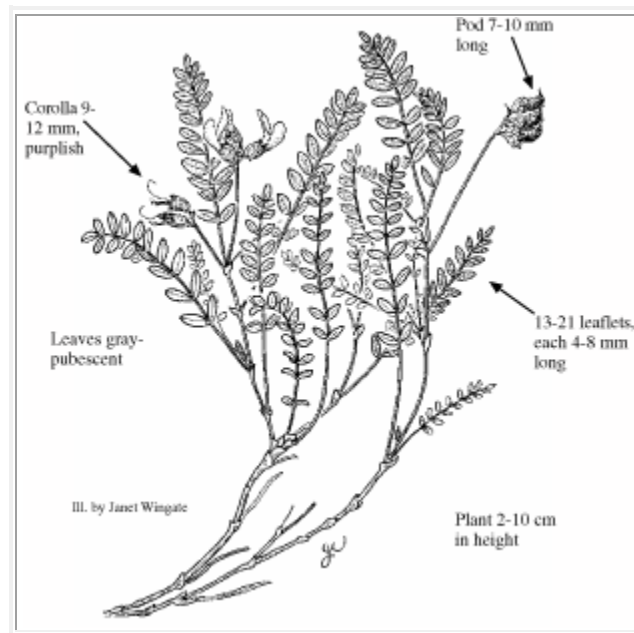

Photo Copyright © 1999 by B. Jennings

Illustration Copyright © 1999

Fabaceae (Pea Family)

Look Alikes: *A. alpinus*, *A. aboriginum* var. *glabriusculus*, and *A. robbinsii* var. *minor* are larger and stouter with stipitate pods. Pods of *A. alpinus* have much denser and longer black hairs. *A. aboriginum* var. *glabriusculus* has white flowers with a purple spot on the keel.

Flowering/Fruiting Period: July/July-August.

Habitat: Rocky slopes and turf hillsides above timberline. Usually on limestone.
Elev. 11,400-13,200 ft.

Photo Copyright © 1999 by B. Jennings

Distribution: Colorado endemic (Lake, Park, Pitkin and Summit Cos.).