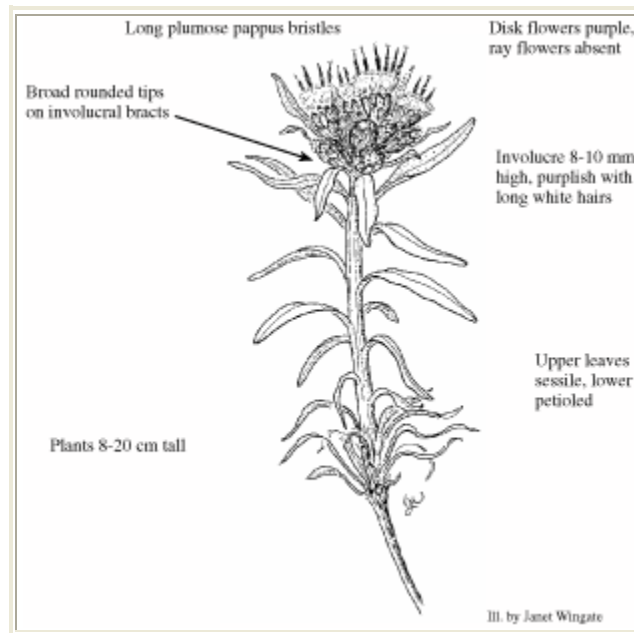

Photo Copyright © 1999 by B. Jennings

Illustration Copyright © 1999

**Asteraceae (Sunflower Family)**

---

**Look Alikes:** None, this species is the only member of this genus in Colorado.

**Flowering/Fruiting Period:** Flowers late July-August.

**Habitat:** Gravelly tundra or scree slopes; exposed sites with poorly developed soils derived from Leadville Limestone and Manitou Dolomite. Elev. 10,500-14,300 ft.

Photo Copyright © 1999 by B. Jennings