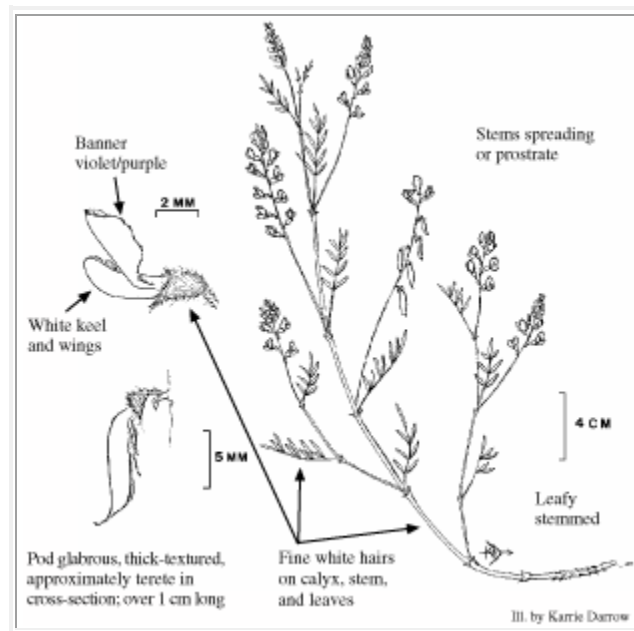

Photo Copyright © 1999 by B. Jennings

Illustration Copyright © 1999

Fabaceae (Pea Family)

Look Alikes: May look like a small-flowered version of *A. flexuosus*, but *A. proximus* differs in its stiffer, more erect stems and in its relatively long and narrow leaflets.

Flowering/Fruiting Period: Late April-July/June-July.

Habitat: Mesas, bluffs, and low hills in sandy, often alkaline clay soils derived from

Lewis Shale or Mancos Shale. Grows among junipers or sometimes sagebrush. Elev. 5400-7300 ft.